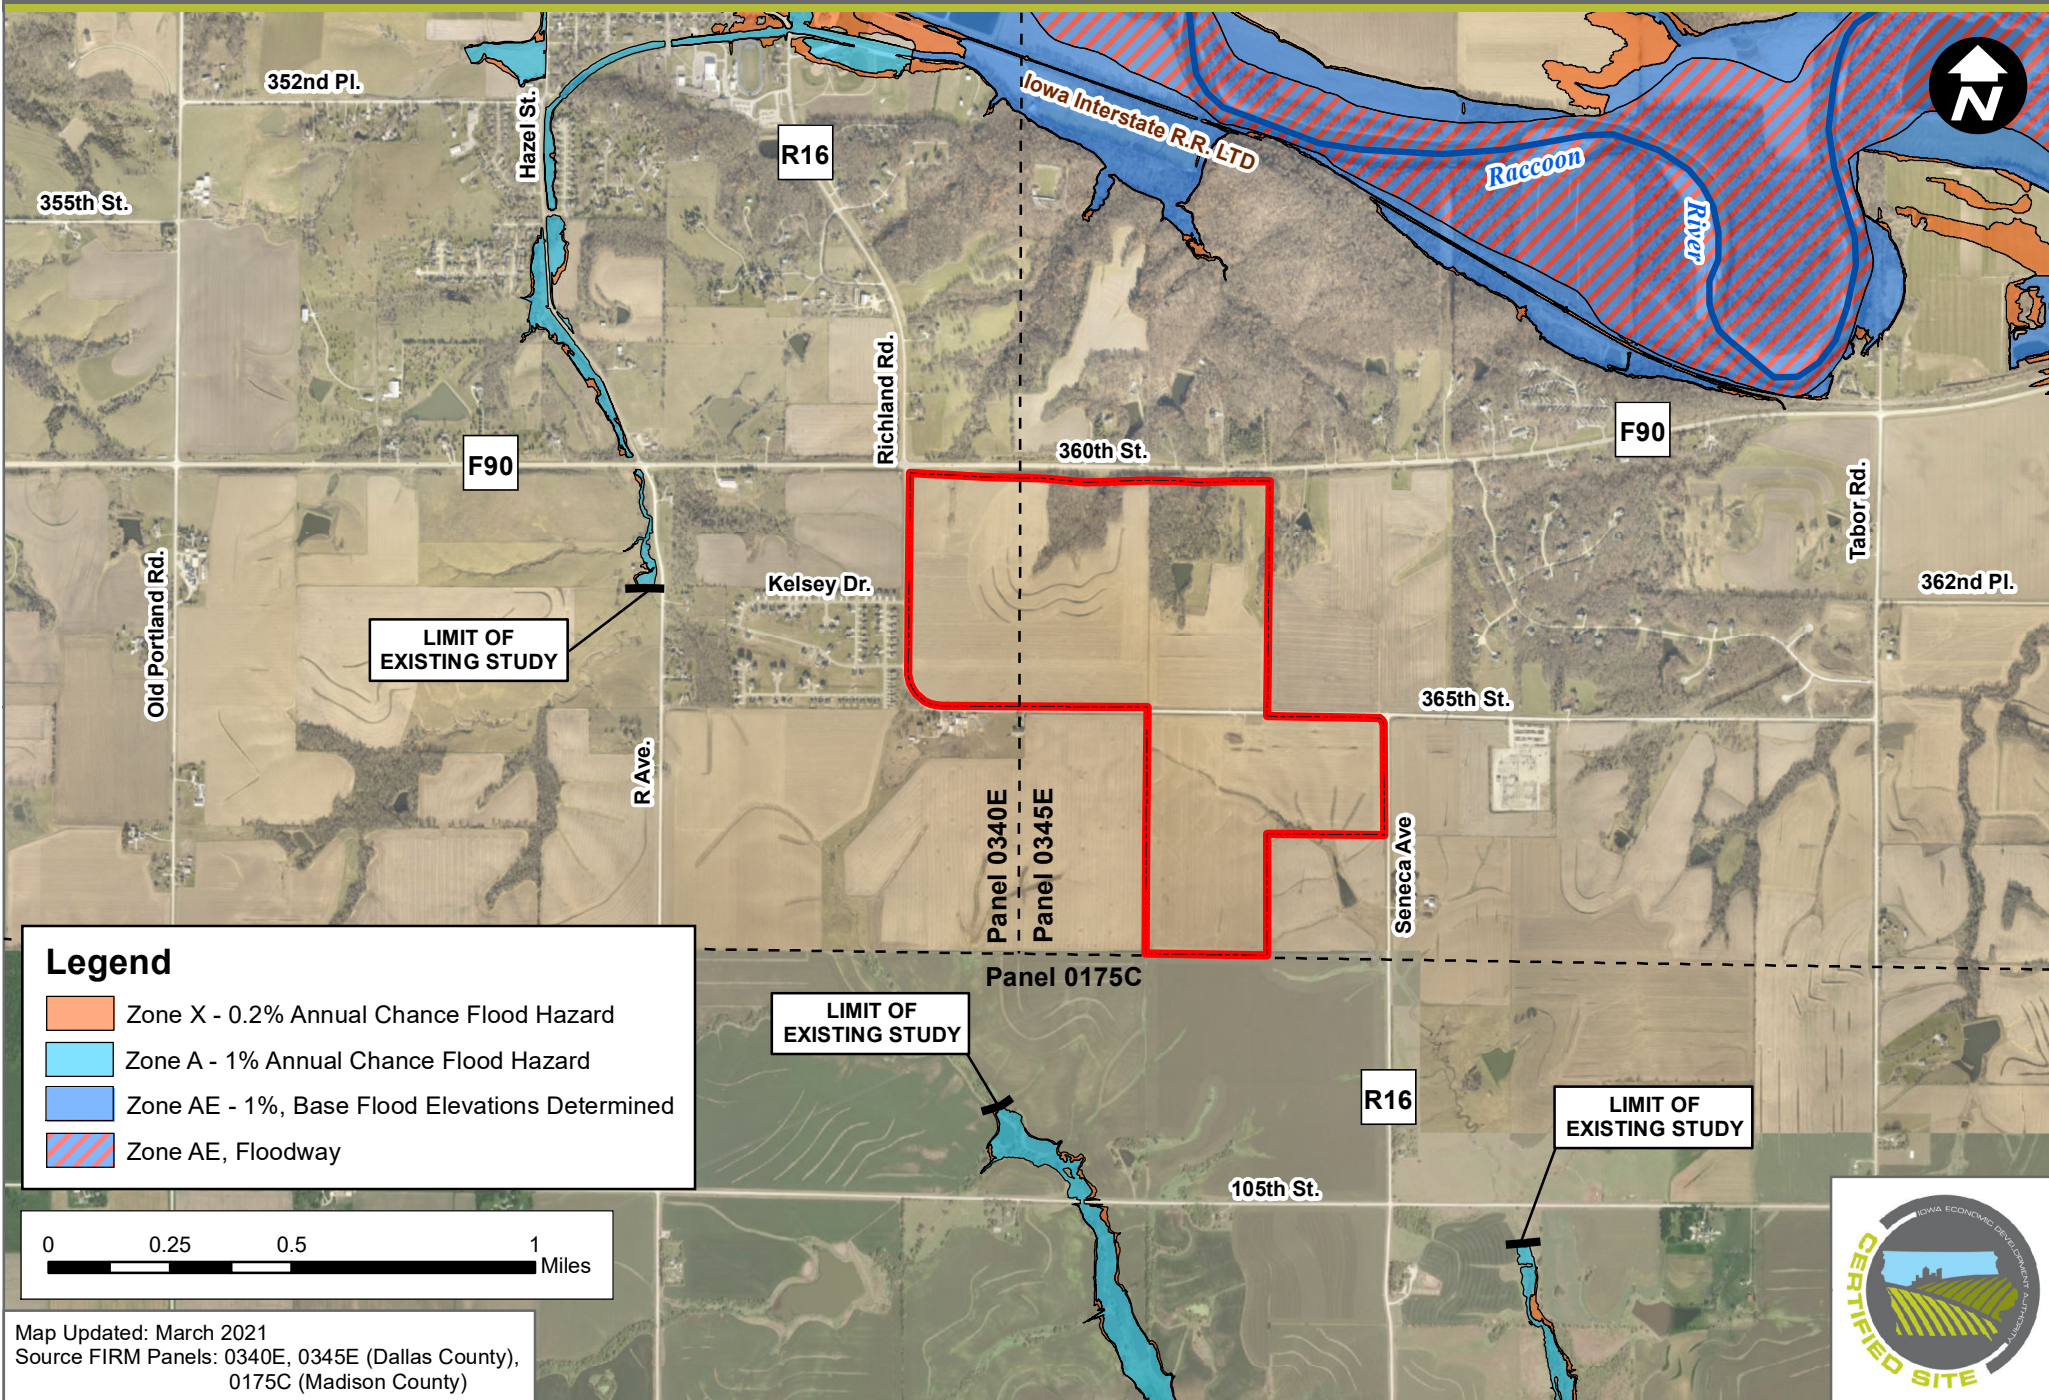

VAN METER VISION PARK (338.81 ACRES)

VAN METER, IOWA - FEMA FLOODPLAIN MAP

Legend

- Zone X - 0.2% Annual Chance Flood Hazard
- Zone A - 1% Annual Chance Flood Hazard
- Zone AE - 1%, Base Flood Elevations Determined
- Zone AE, Floodway

Map Updated: March 2021
 Source FIRM Panels: 0340E, 0345E (Dallas County),
 0175C (Madison County)