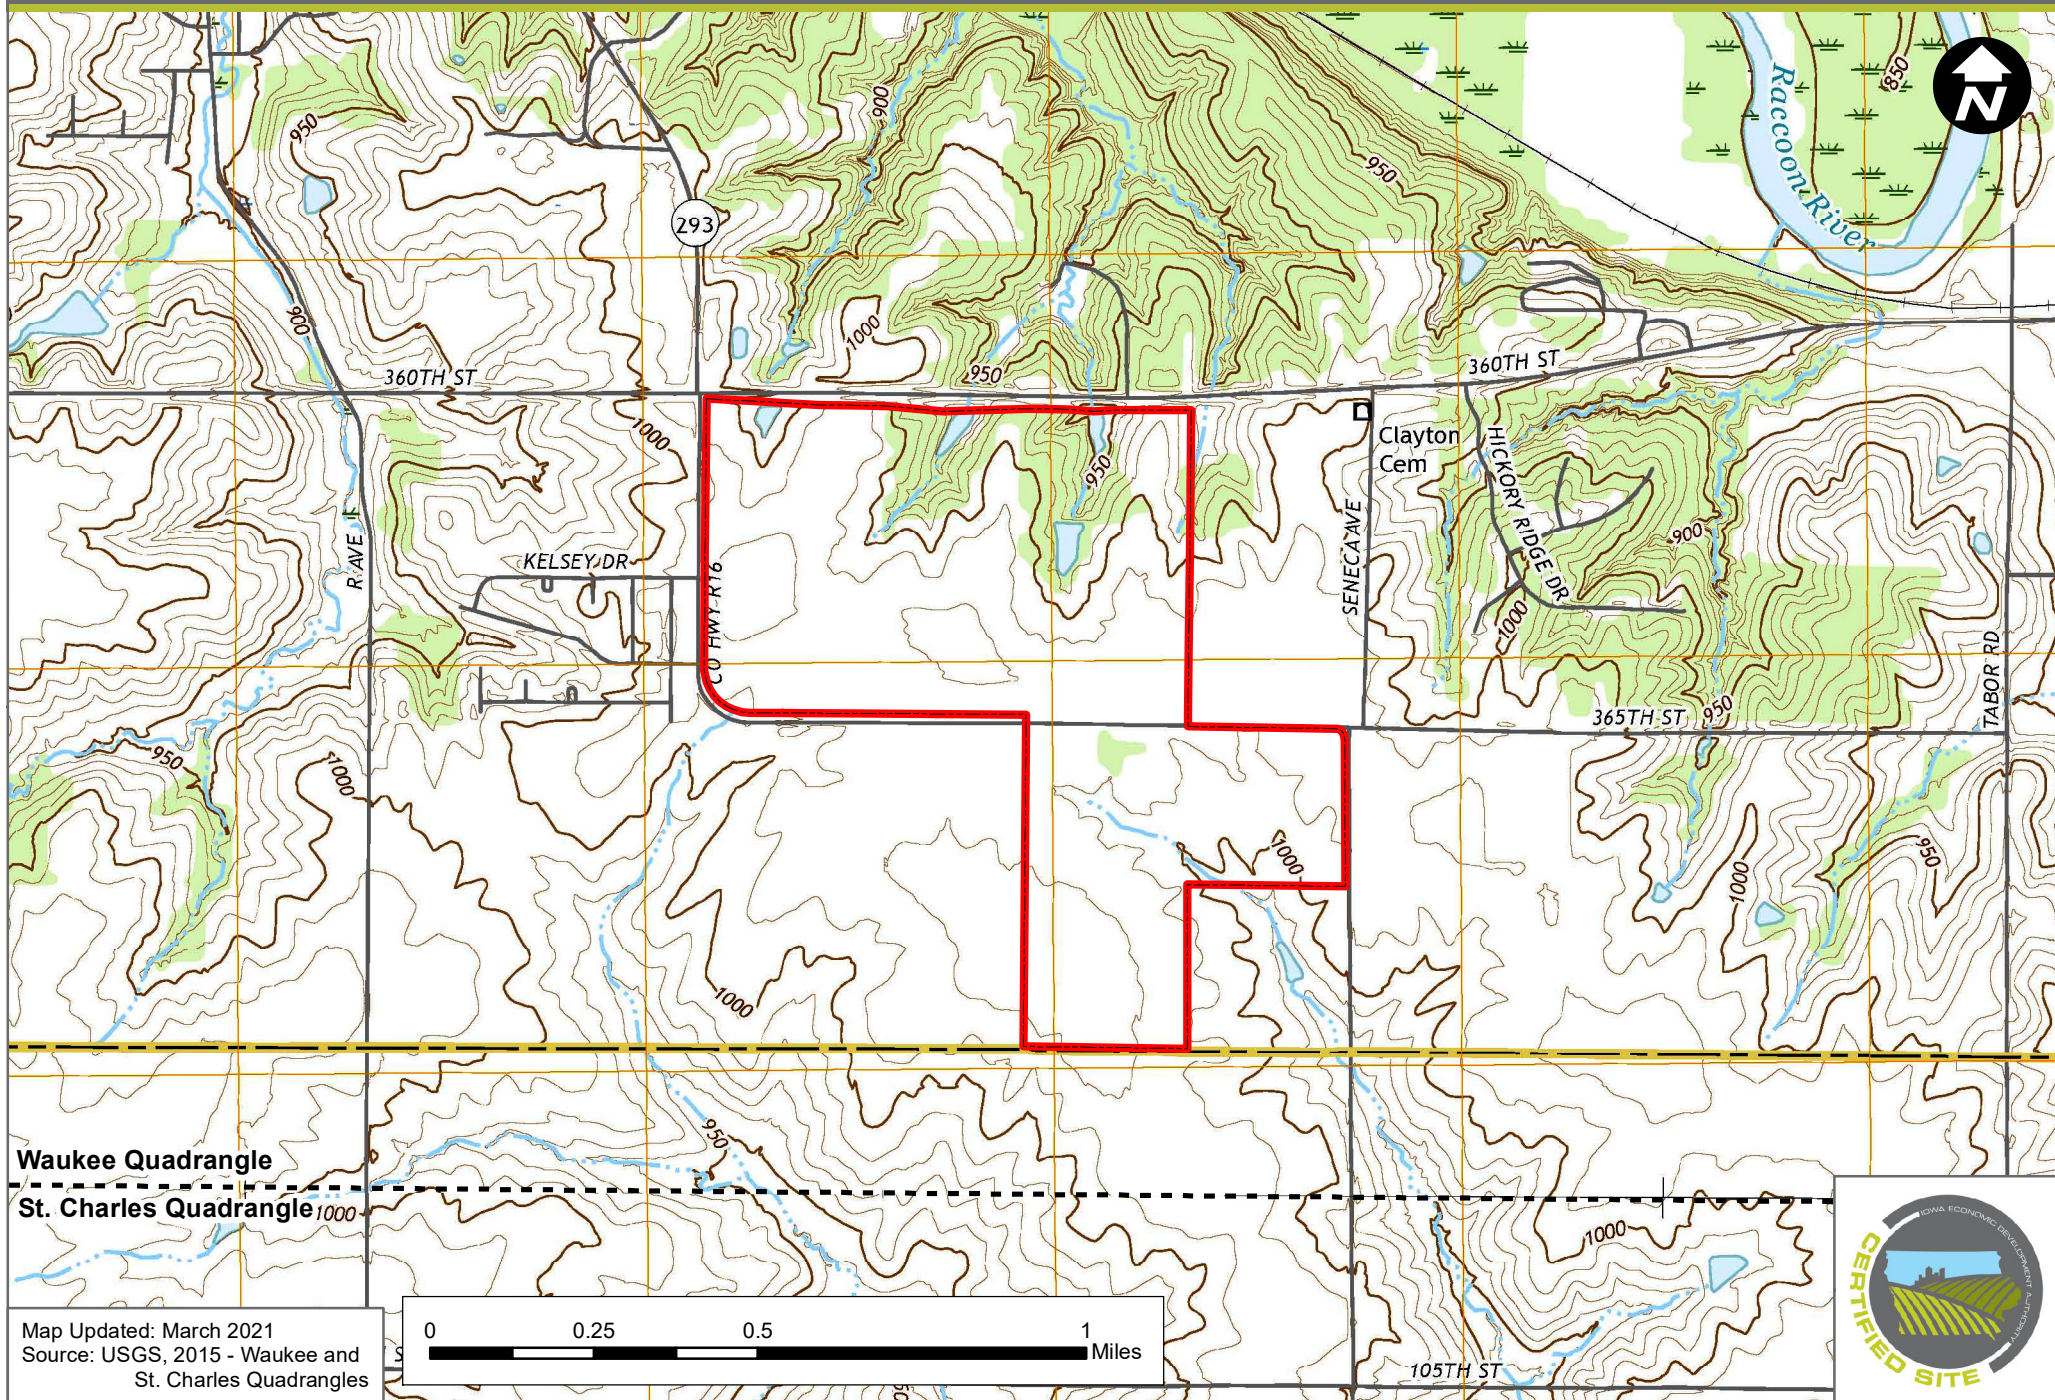

VAN METER VISION PARK (338.81 ACRES)

VAN METER, IOWA - USGS QUADRANGLE MAP

Map Updated: March 2021
Source: USGS, 2015 - Waukee and St. Charles Quadrangles