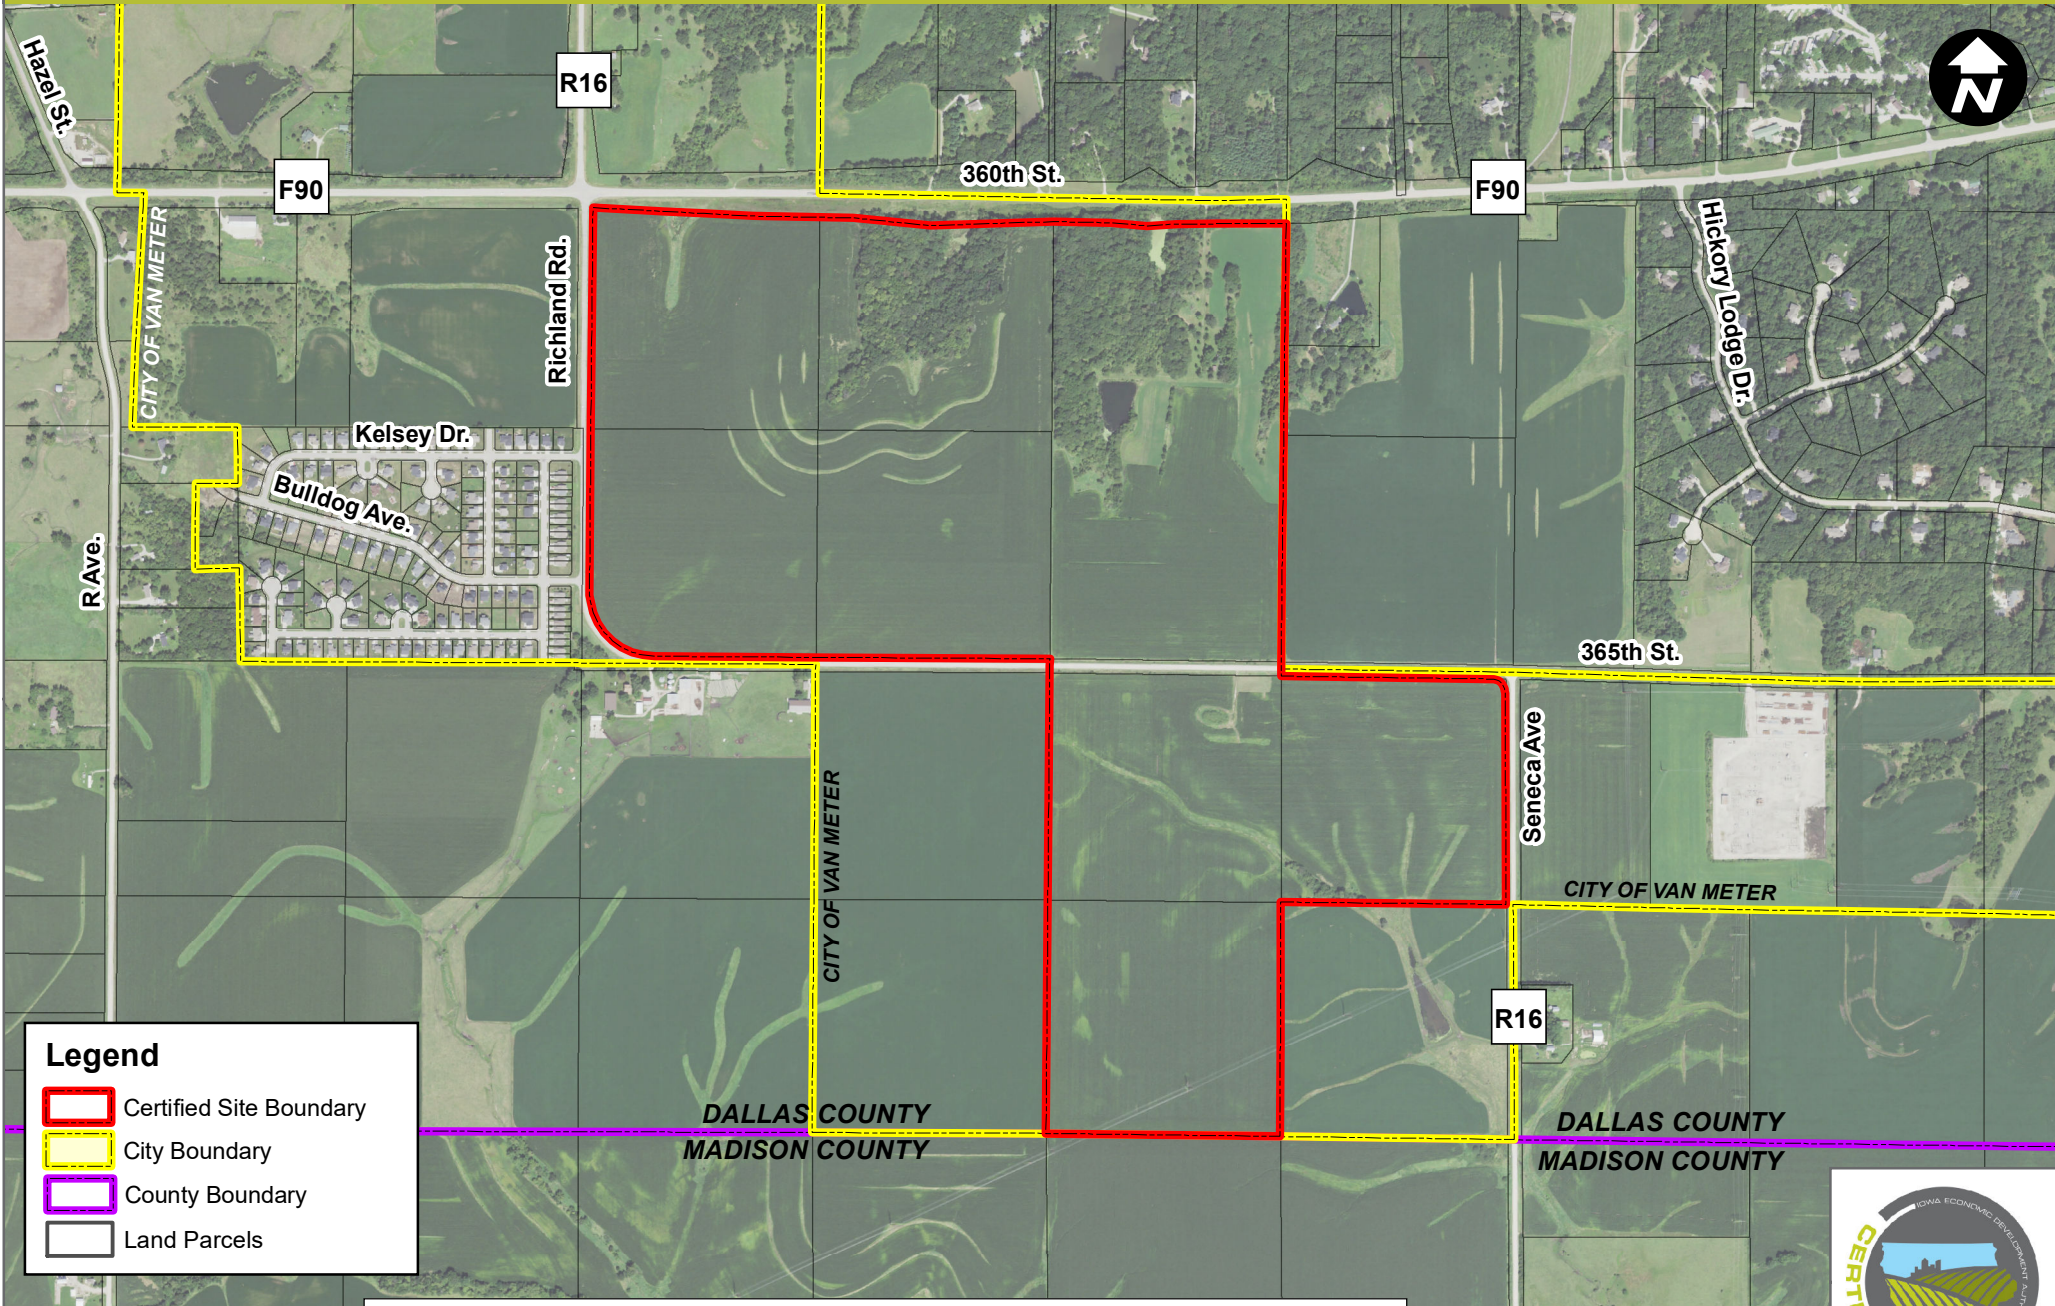

VAN METER VISION PARK (338.81 ACRES)

VAN METER, IOWA - AERIAL PHOTOGRAPH

Legend

- Certified Site Boundary
- City Boundary
- County Boundary
- Land Parcels

Map Updated: March 2021
2019 Aerial Photography (NAIP)