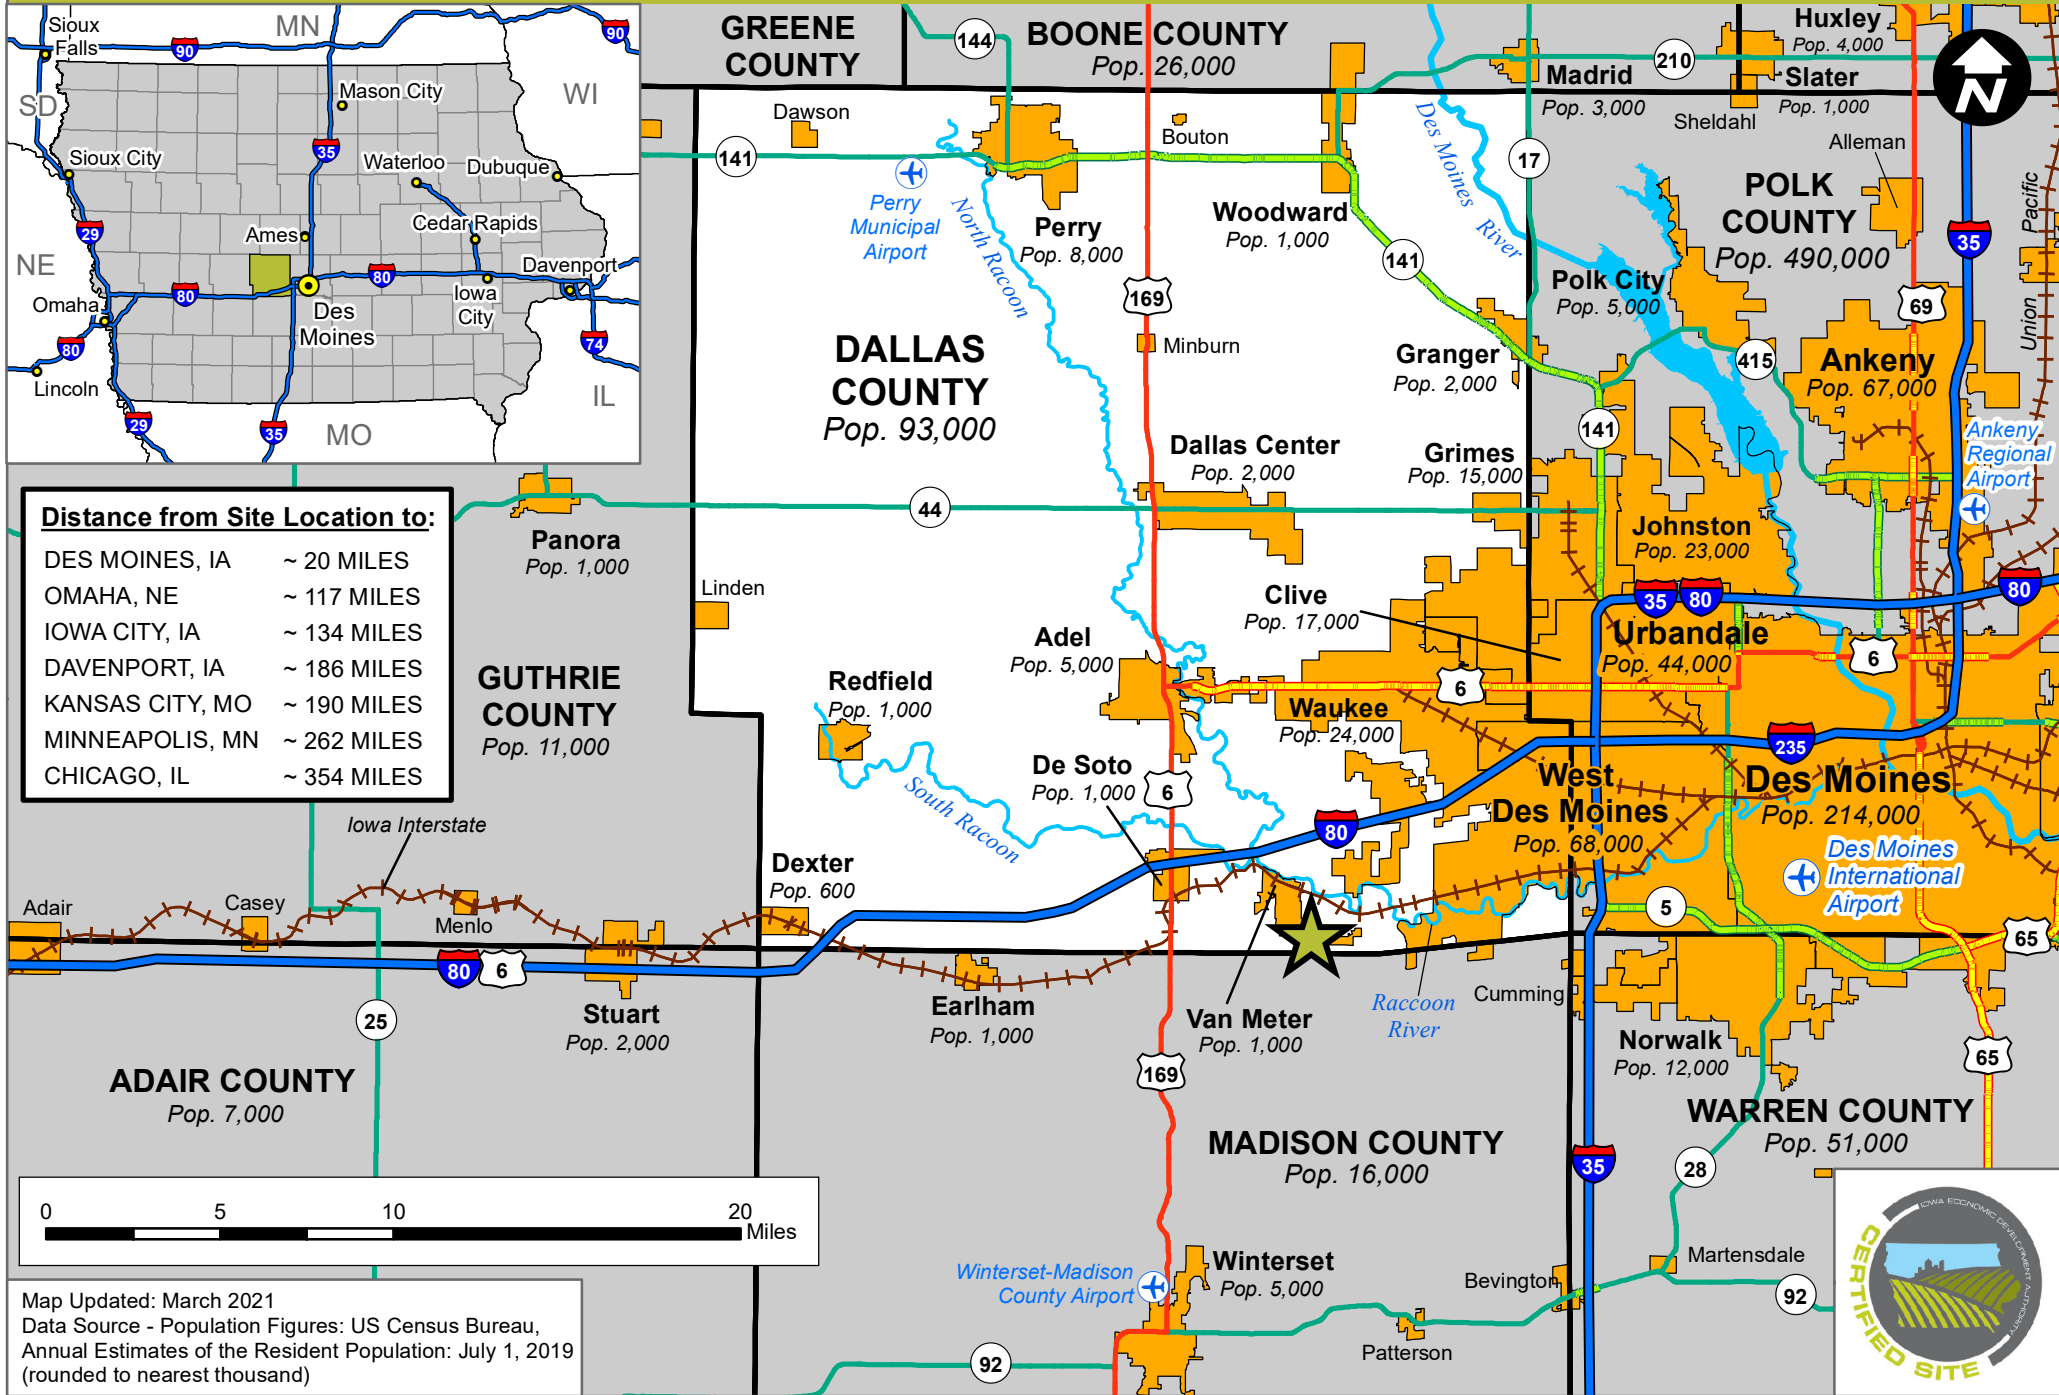

VAN METER VISION PARK (338.81 ACRES)

VAN METER, IOWA - GENERAL LOCATION MAP

Distance from Site Location to:

DES MOINES, IA	~ 20 MILES
OMAHA, NE	~ 117 MILES
IOWA CITY, IA	~ 134 MILES
DAVENPORT, IA	~ 186 MILES
KANSAS CITY, MO	~ 190 MILES
MINNEAPOLIS, MN	~ 262 MILES
CHICAGO, IL	~ 354 MILES

Map Updated: March 2021
 Data Source - Population Figures: US Census Bureau,
 Annual Estimates of the Resident Population: July 1, 2019
 (rounded to nearest thousand)