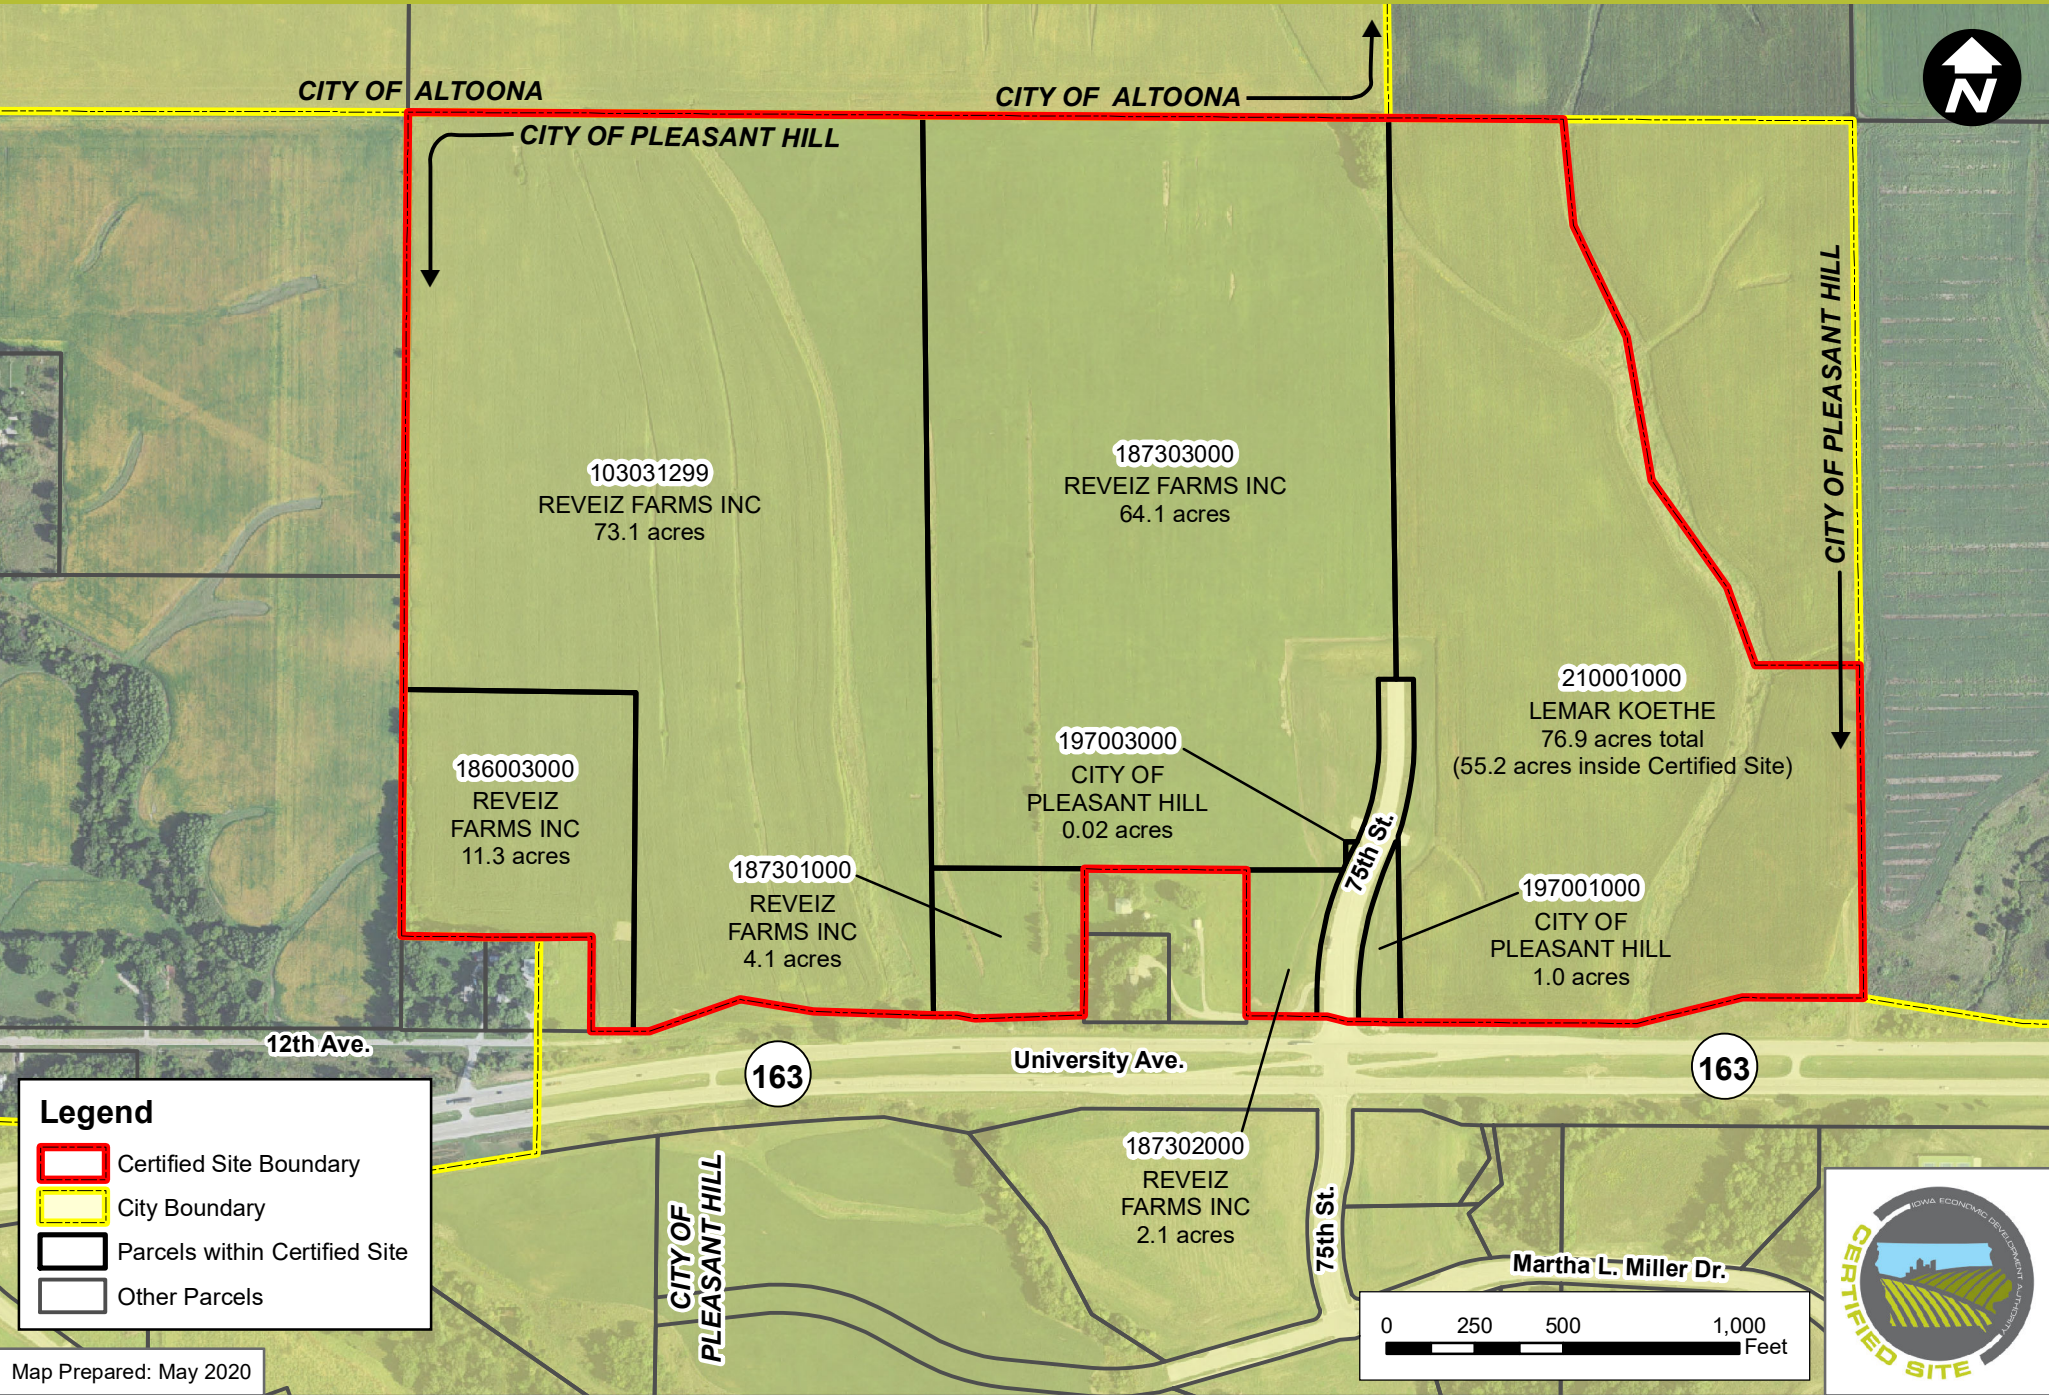

PLEASANT HILL COMMERCE PARK (213.41 ACRES)

PLEASANT HILL, IOWA - TAX PARCEL MAP

Legend

- Certified Site Boundary
- City Boundary
- Parcels within Certified Site
- Other Parcels