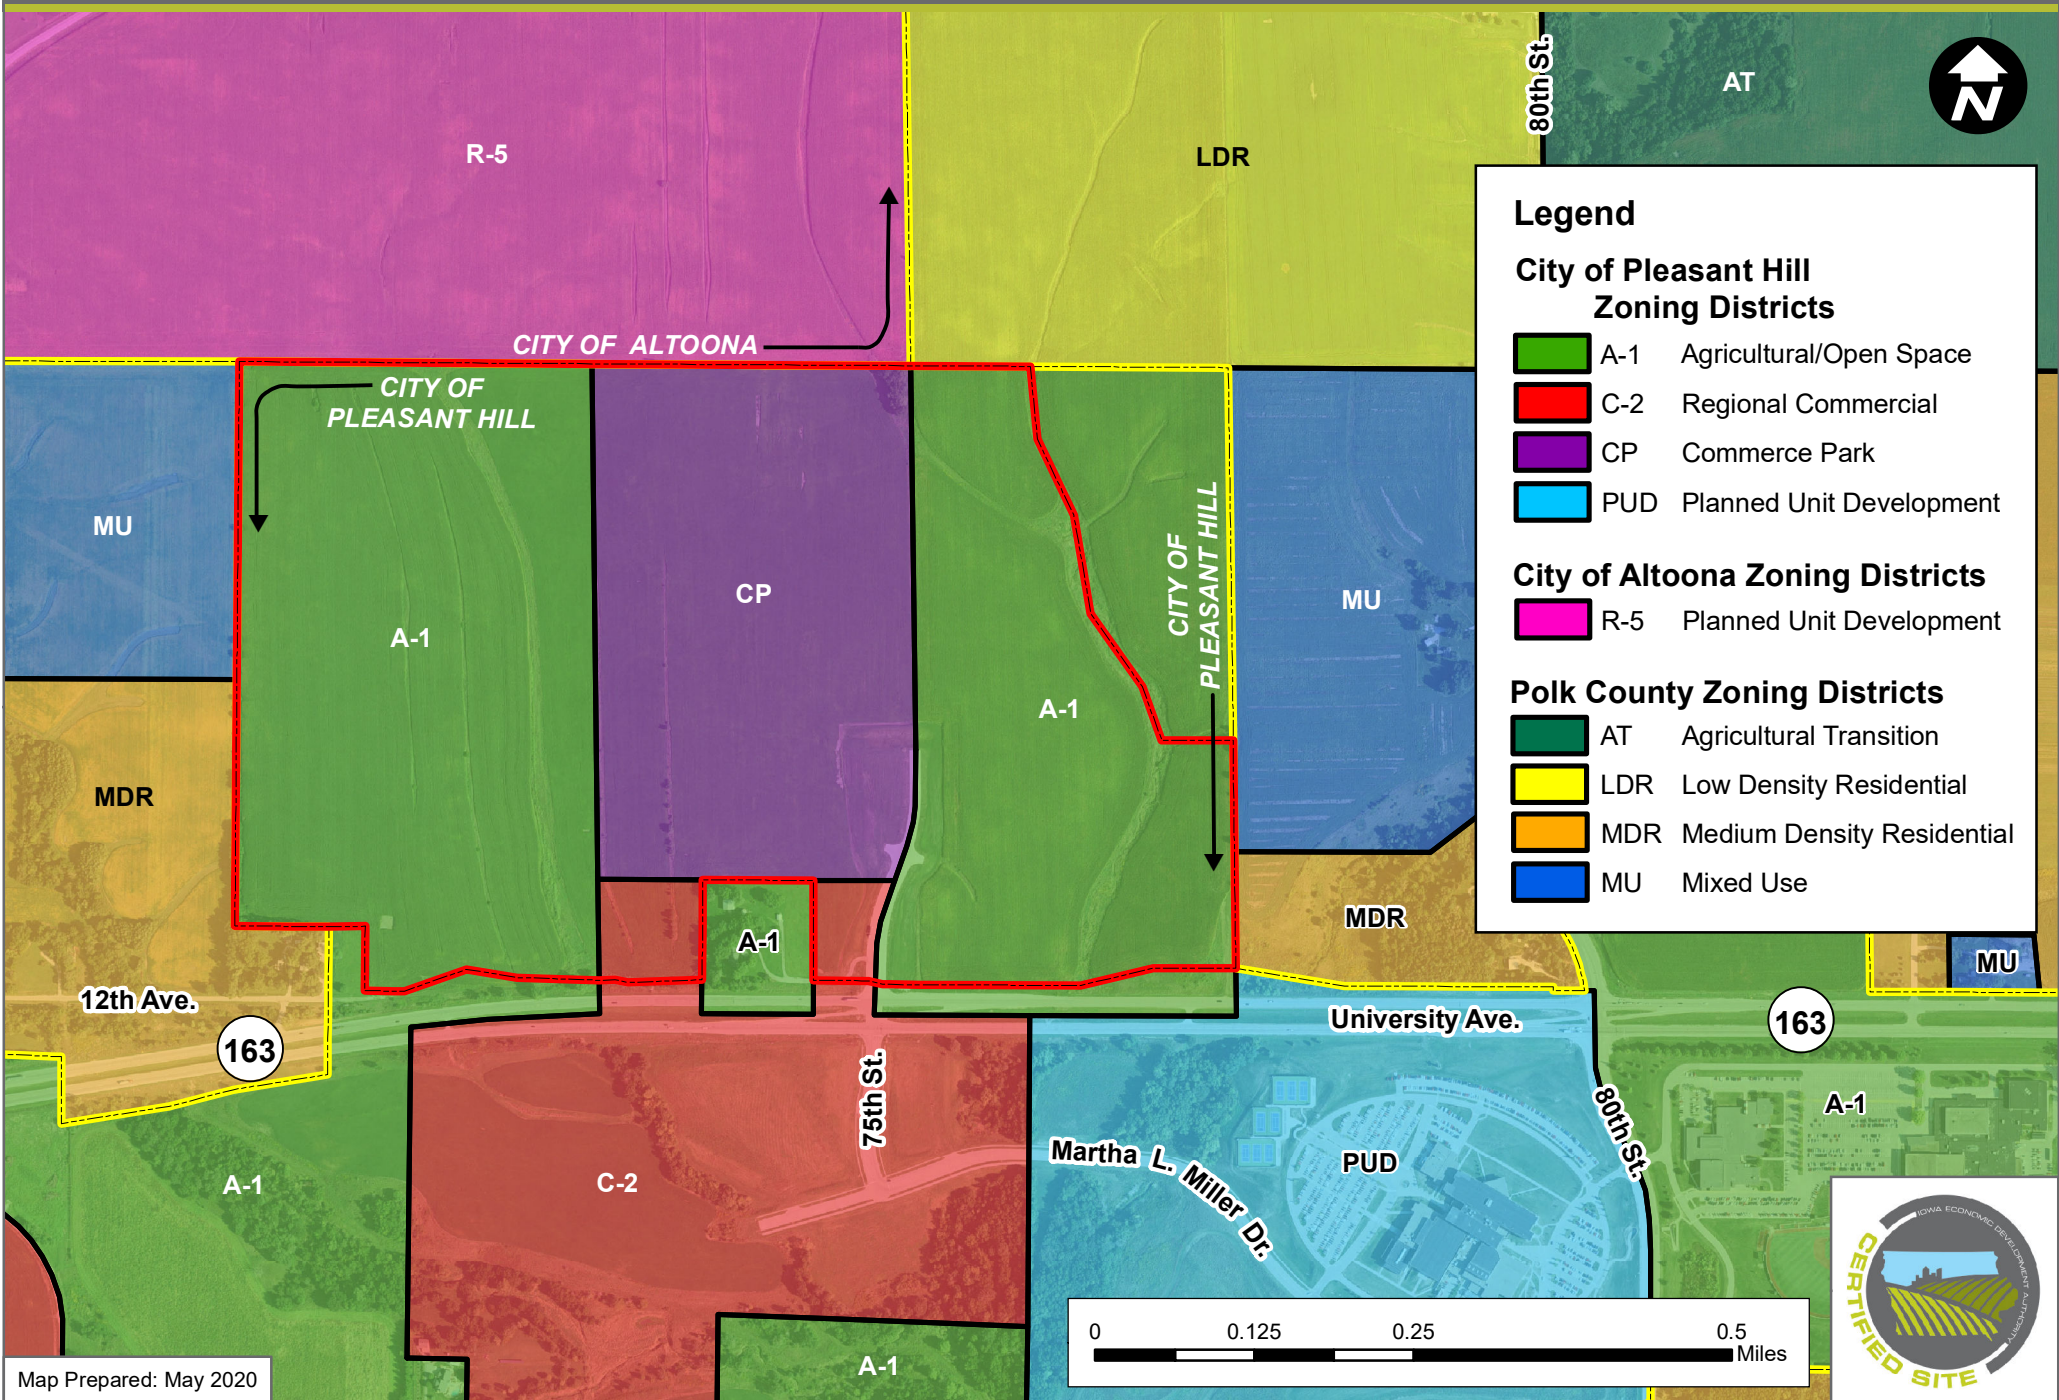

PLEASANT HILL COMMERCE PARK

PLEASANT HILL, IOWA - CURRENT ZONING MAP

(213.41 ACRES)

Legend

City of Pleasant Hill Zoning Districts

- A-1 Agricultural/Open Space
- C-2 Regional Commercial
- CP Commerce Park
- PUD Planned Unit Development

City of Altoona Zoning Districts

- R-5 Planned Unit Development

Polk County Zoning Districts

- AT Agricultural Transition
- LDR Low Density Residential
- MDR Medium Density Residential
- MU Mixed Use

Map Prepared: May 2020