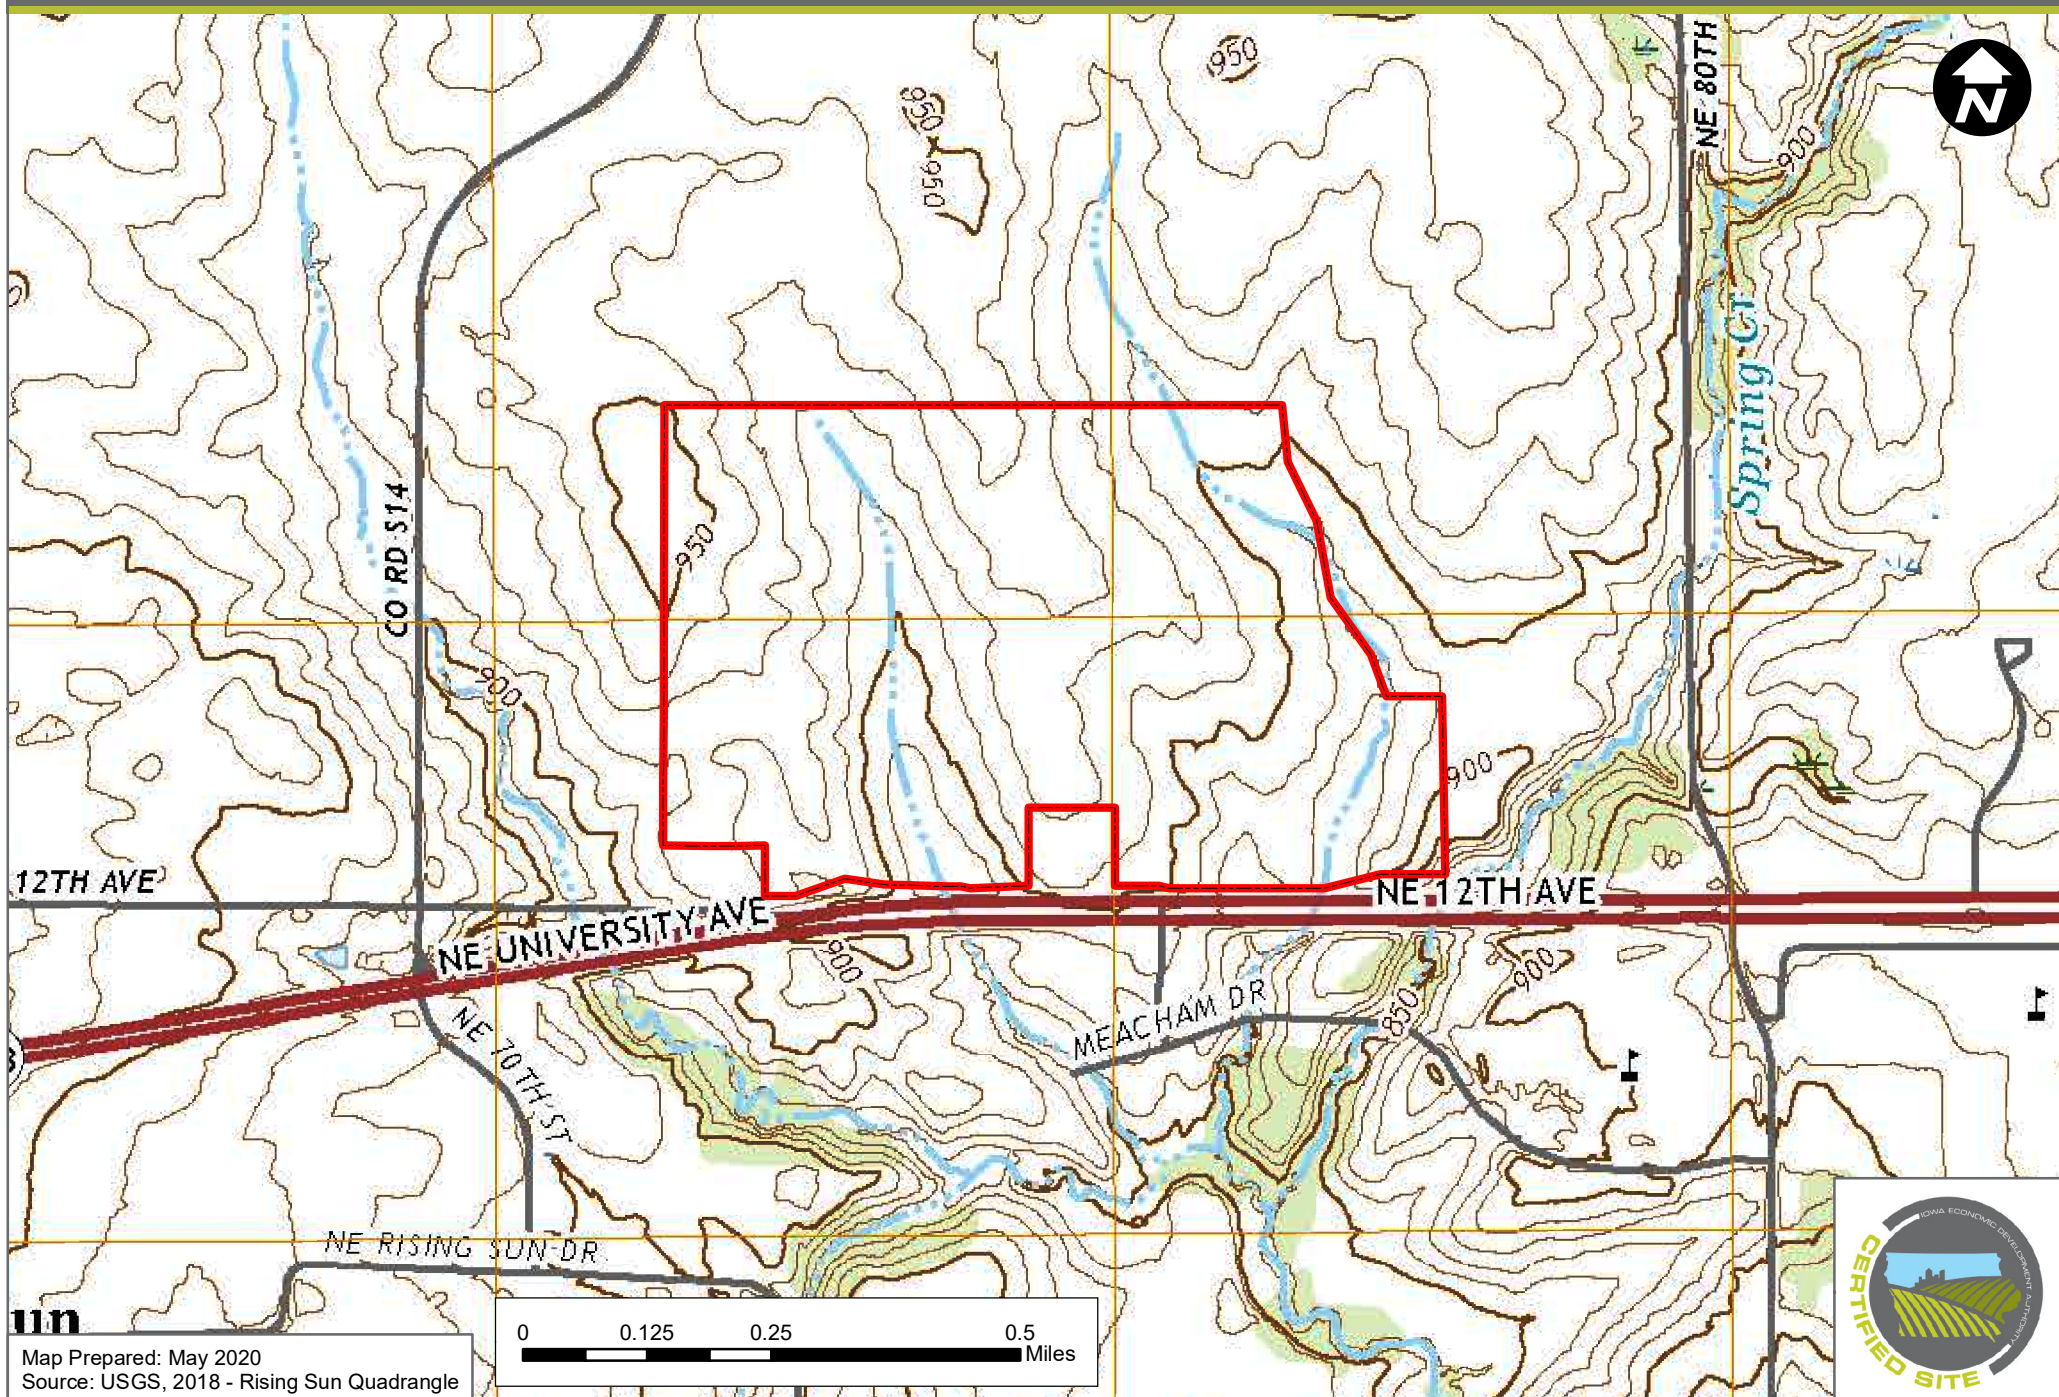

# PLEASANT HILL COMMERCE PARK

PLEASANT HILL, IOWA - USGS QUADRANGLE MAP

(213.41 ACRES)

Map Prepared: May 2020  
Source: USGS, 2018 - Rising Sun Quadrangle