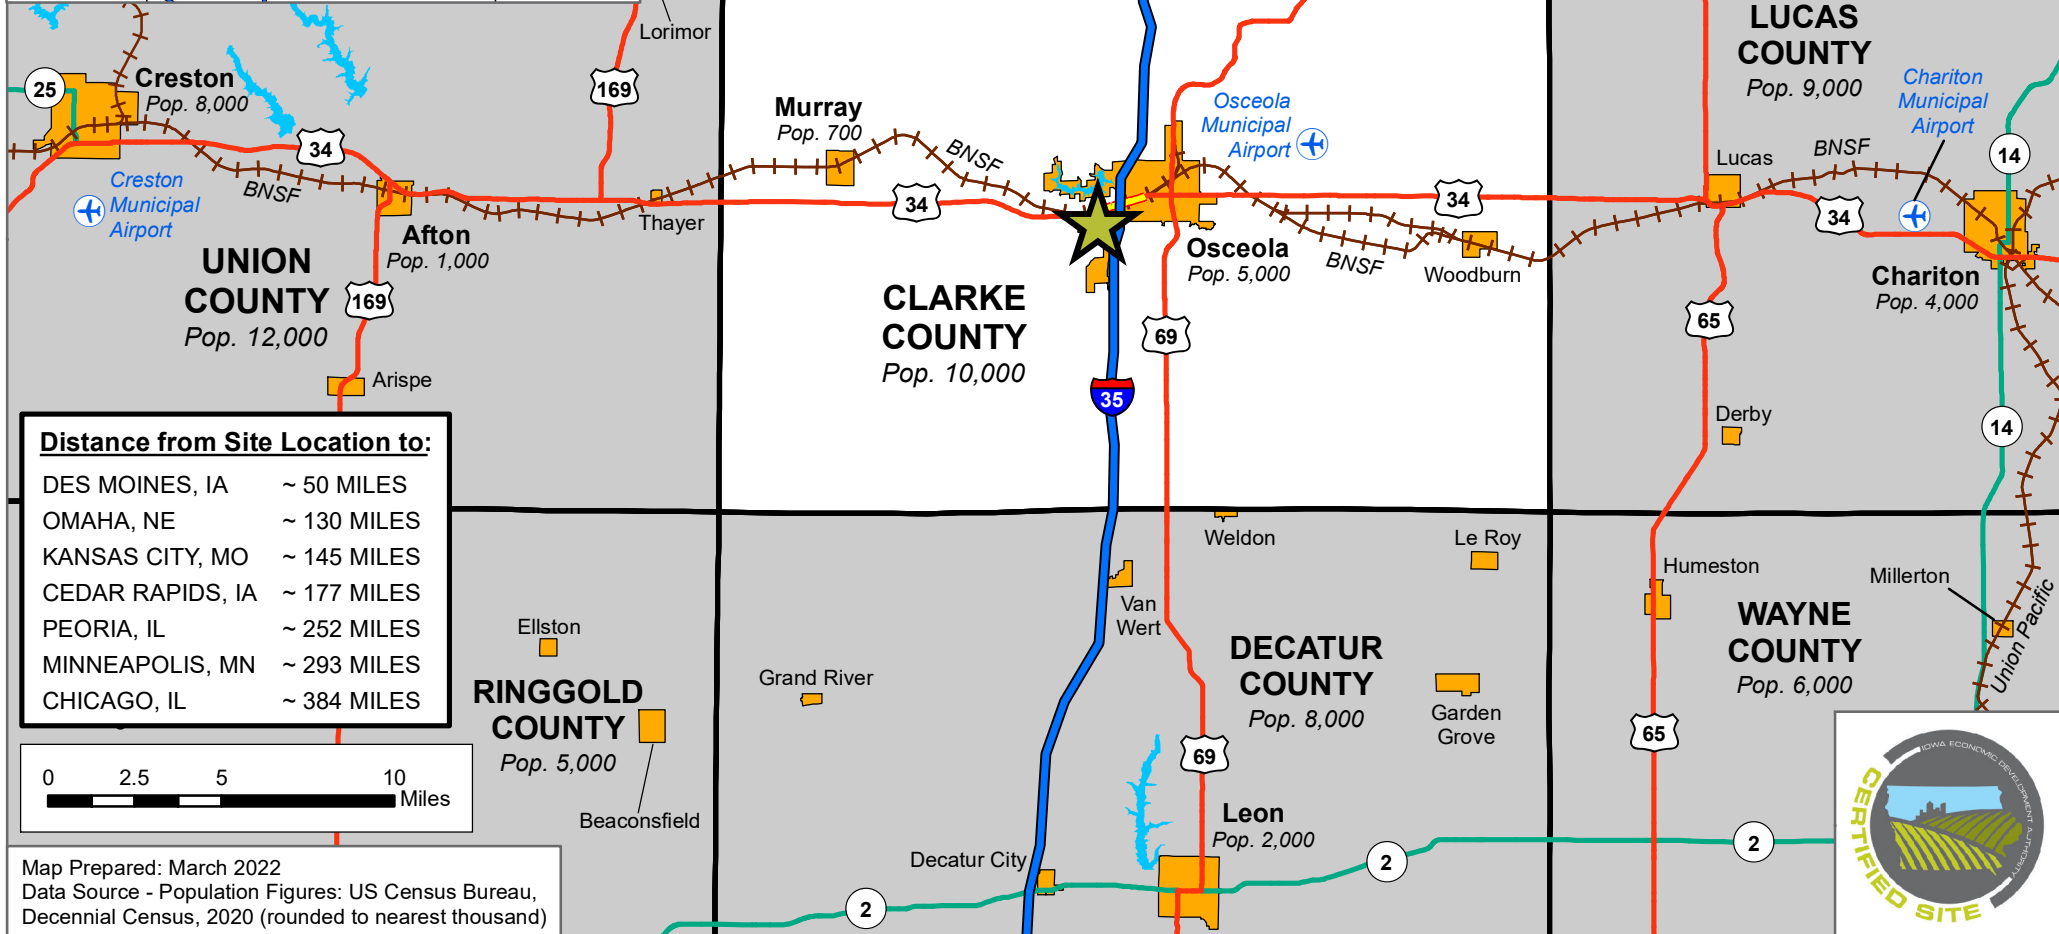

E. Eddy Saylor Industrial Park (138.07 ACRES)

OSCEOLA, IOWA - GENERAL LOCATION MAP

Distance from Site Location to:

DES MOINES, IA	~ 50 MILES
OMAHA, NE	~ 130 MILES
KANSAS CITY, MO	~ 145 MILES
CEDAR RAPIDS, IA	~ 177 MILES
PEORIA, IL	~ 252 MILES
MINNEAPOLIS, MN	~ 293 MILES
CHICAGO, IL	~ 384 MILES

Map Prepared: March 2022
 Data Source - Population Figures: US Census Bureau, Decennial Census, 2020 (rounded to nearest thousand)