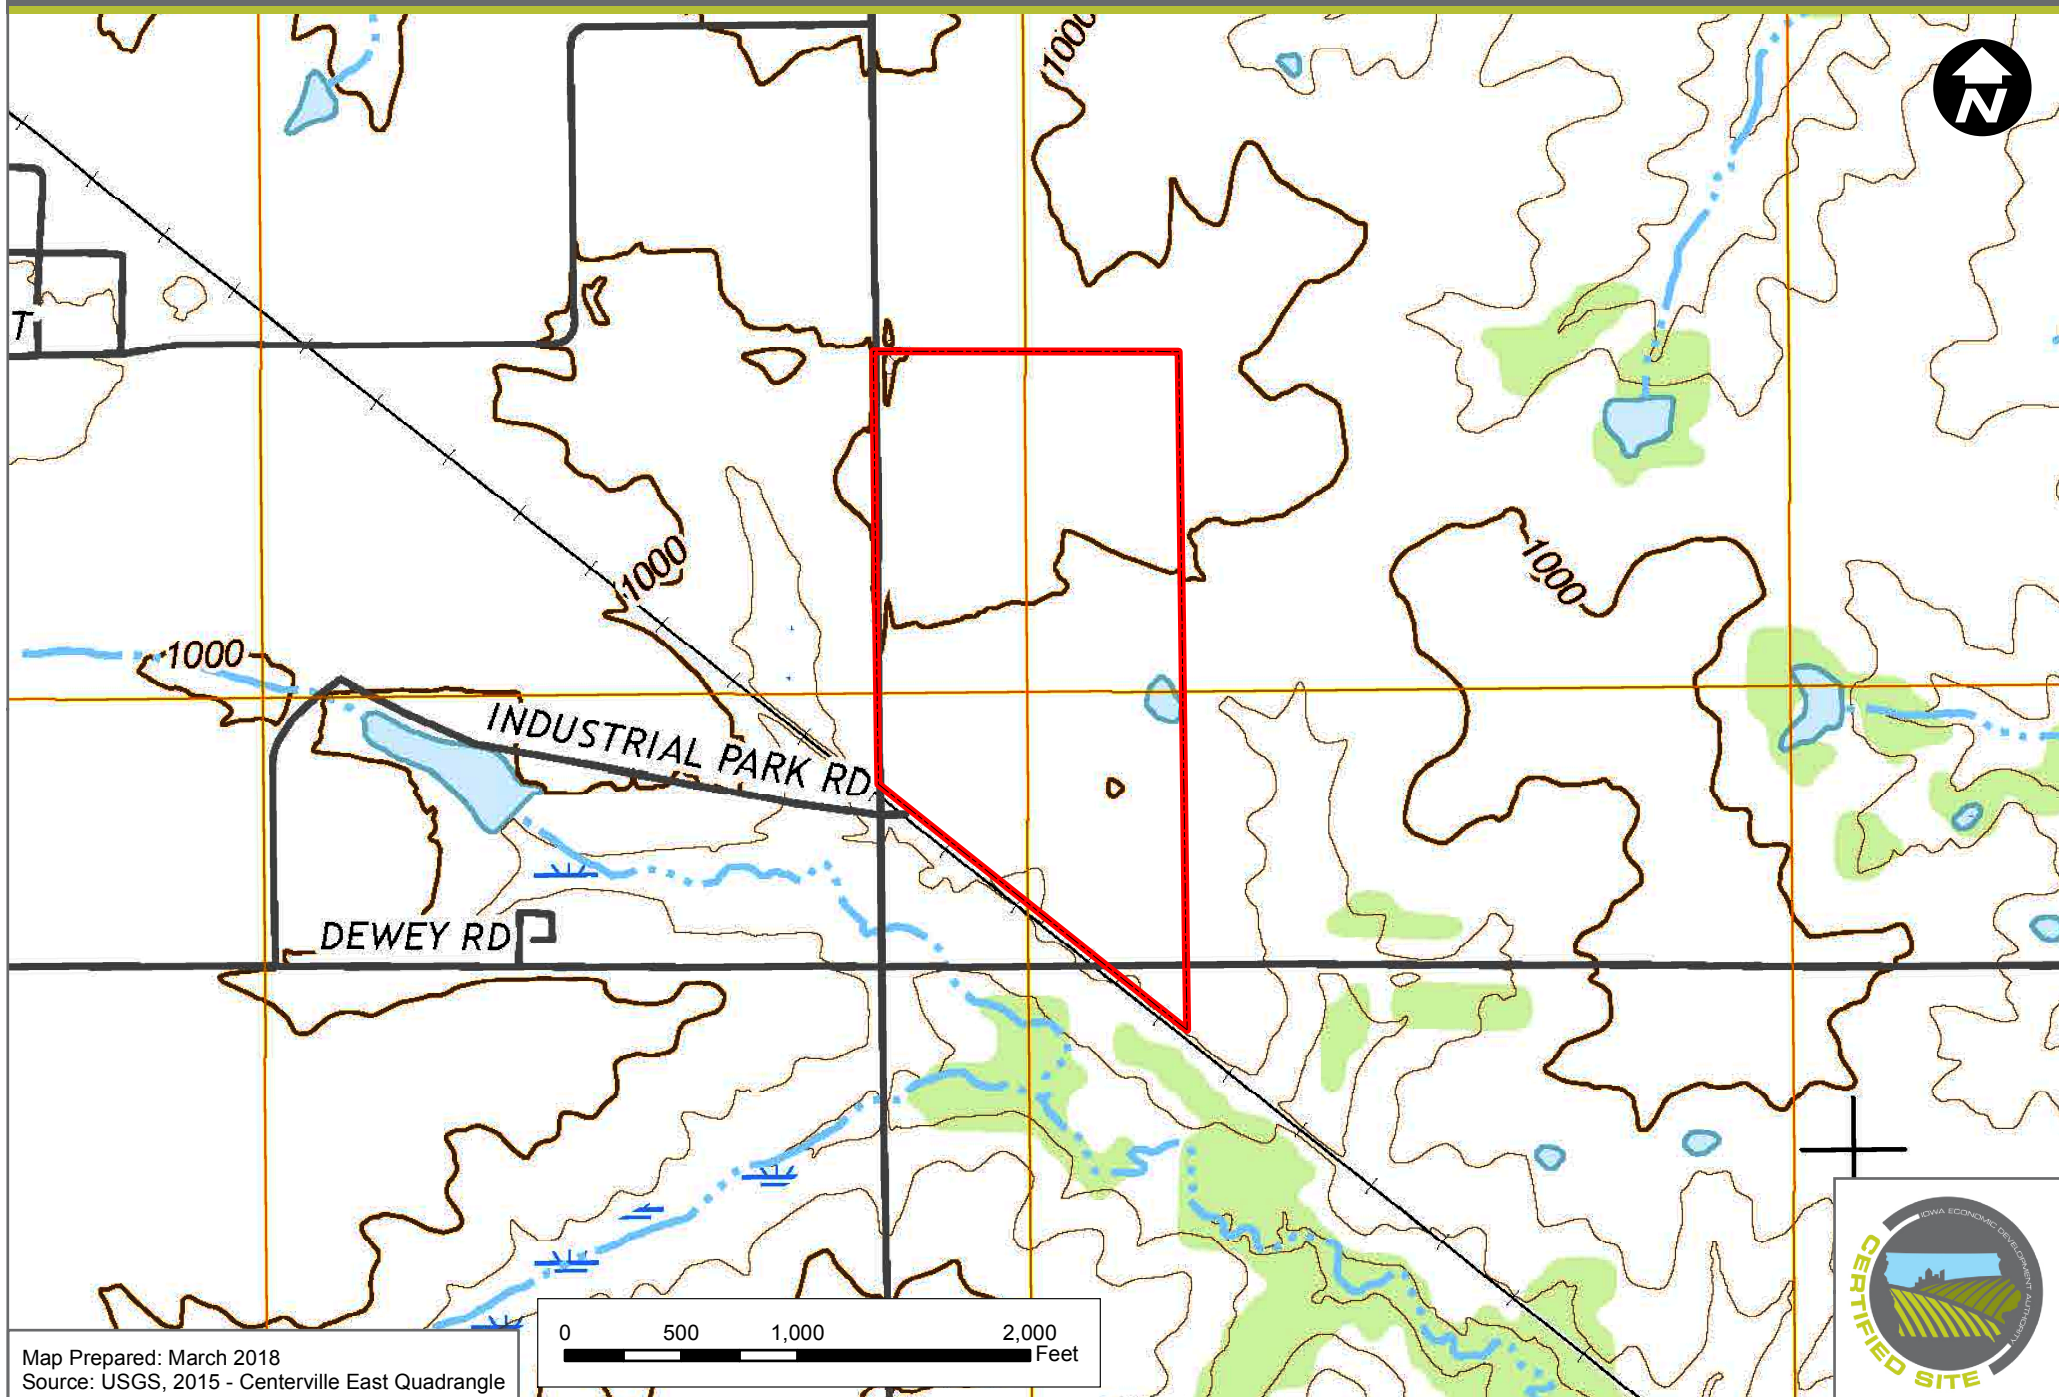

# CENTERVILLE INDUSTRIAL PARK - AIC PROPERTY

CENTERVILLE, IOWA - USGS QUADRANGLE MAP

(72.4 ACRES)

Map Prepared: March 2018  
Source: USGS, 2015 - Centerville East Quadrangle