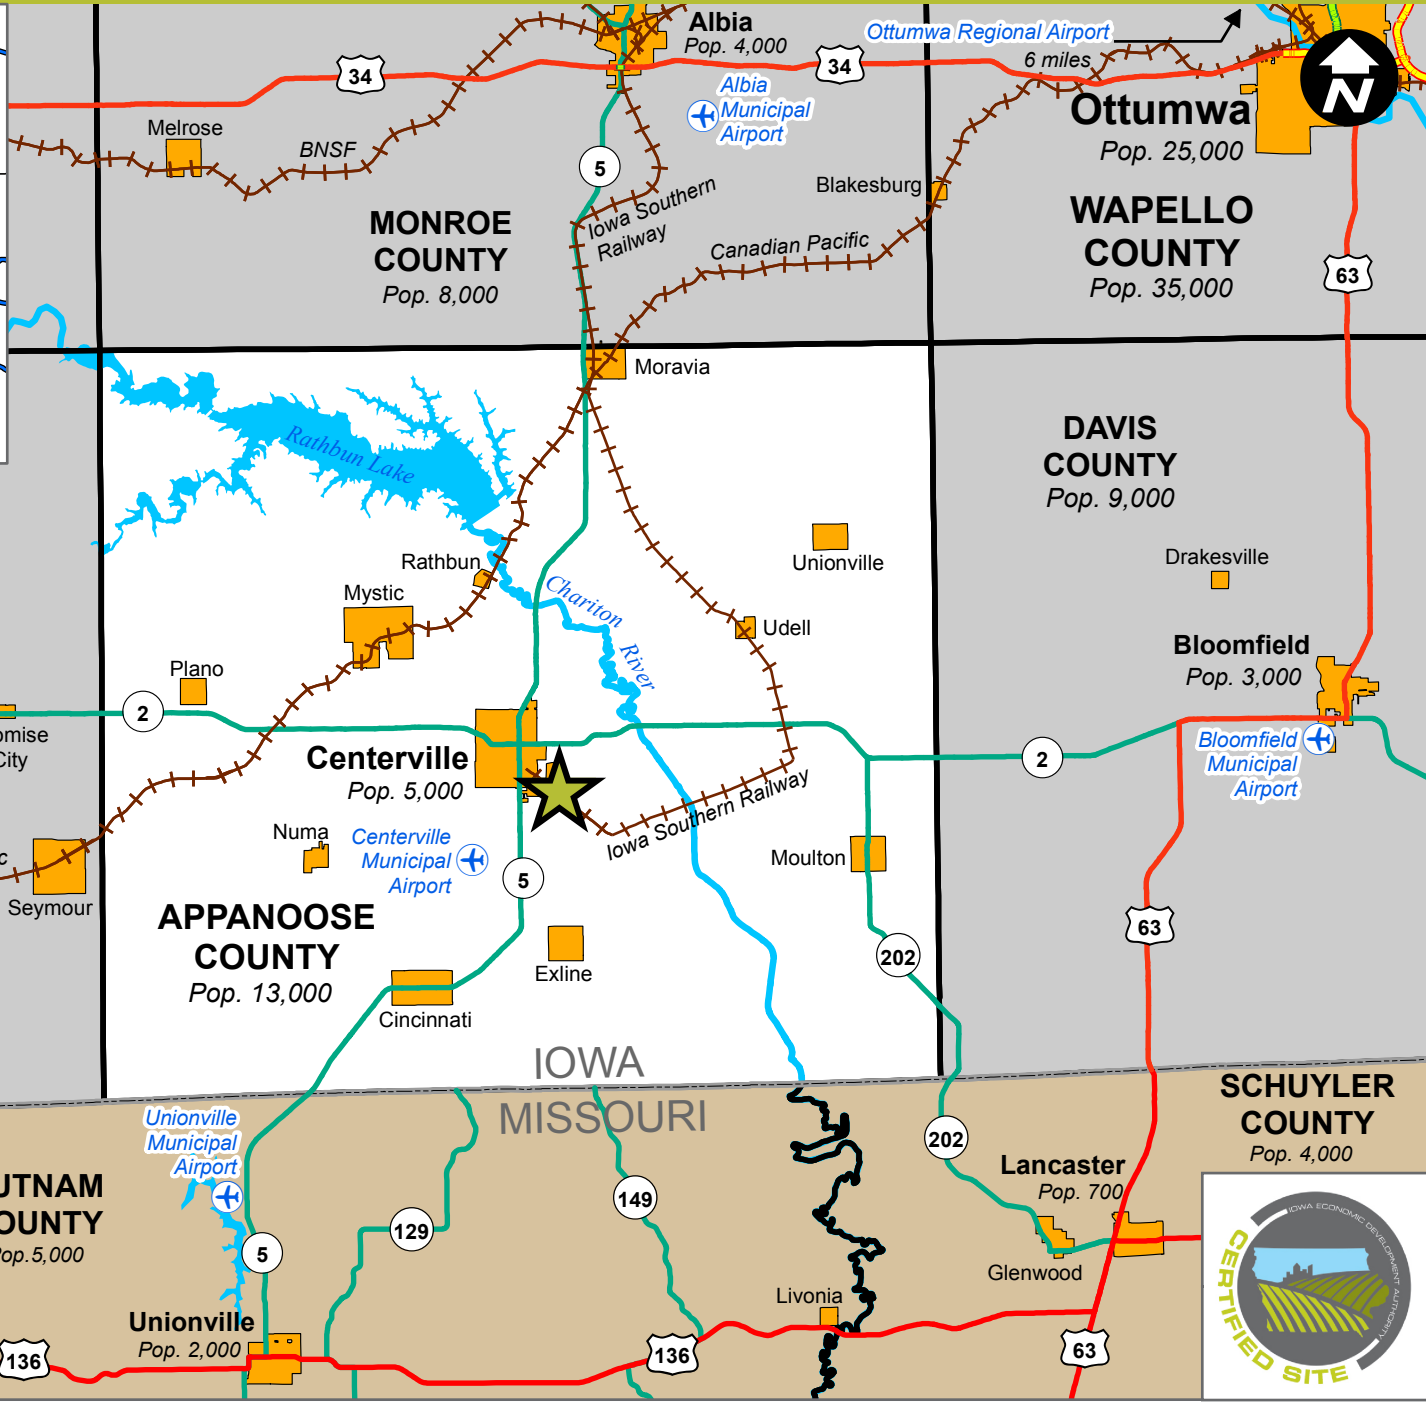

# CENTERVILLE INDUSTRIAL PARK - AIC PROPERTY

## CENTERVILLE, IOWA - GENERAL LOCATION MAP (72.4 ACRES)

**Distance from Site Location to:**

DES MOINES, IA	~ 88 MILES
QUINCY, IL	~ 127 MILES
IOWA CITY, IA	~ 141 MILES
KANSAS CITY, MO	~ 172 MILES
OMAHA, NE	~ 223 MILES
ST. LOUIS, MO	~ 265 MILES
CHICAGO, IL	~ 357 MILES

Map Prepared: March 2018  
 Data Source - Population Figures: US Census Bureau, Annual Estimates of the Resident Population: July 1, 2015 (rounded to nearest thousand)