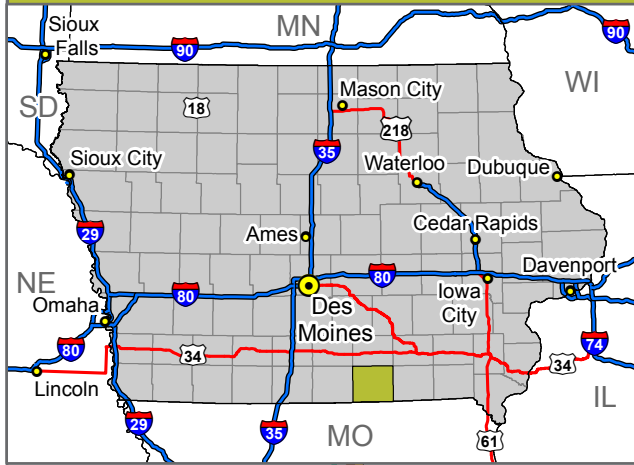

# CENTERVILLE INDUSTRIAL PARK - AIC PROPERTY

## CENTERVILLE, IOWA - GENERAL LOCATION MAP (72.4 ACRES)

**Distance from Site Location to:**

DES MOINES, IA	~ 88 MILES
QUINCY, IL	~ 127 MILES
IOWA CITY, IA	~ 141 MILES
KANSAS CITY, MO	~ 172 MILES
OMAHA, NE	~ 223 MILES
ST. LOUIS, MO	~ 265 MILES
CHICAGO, IL	~ 357 MILES