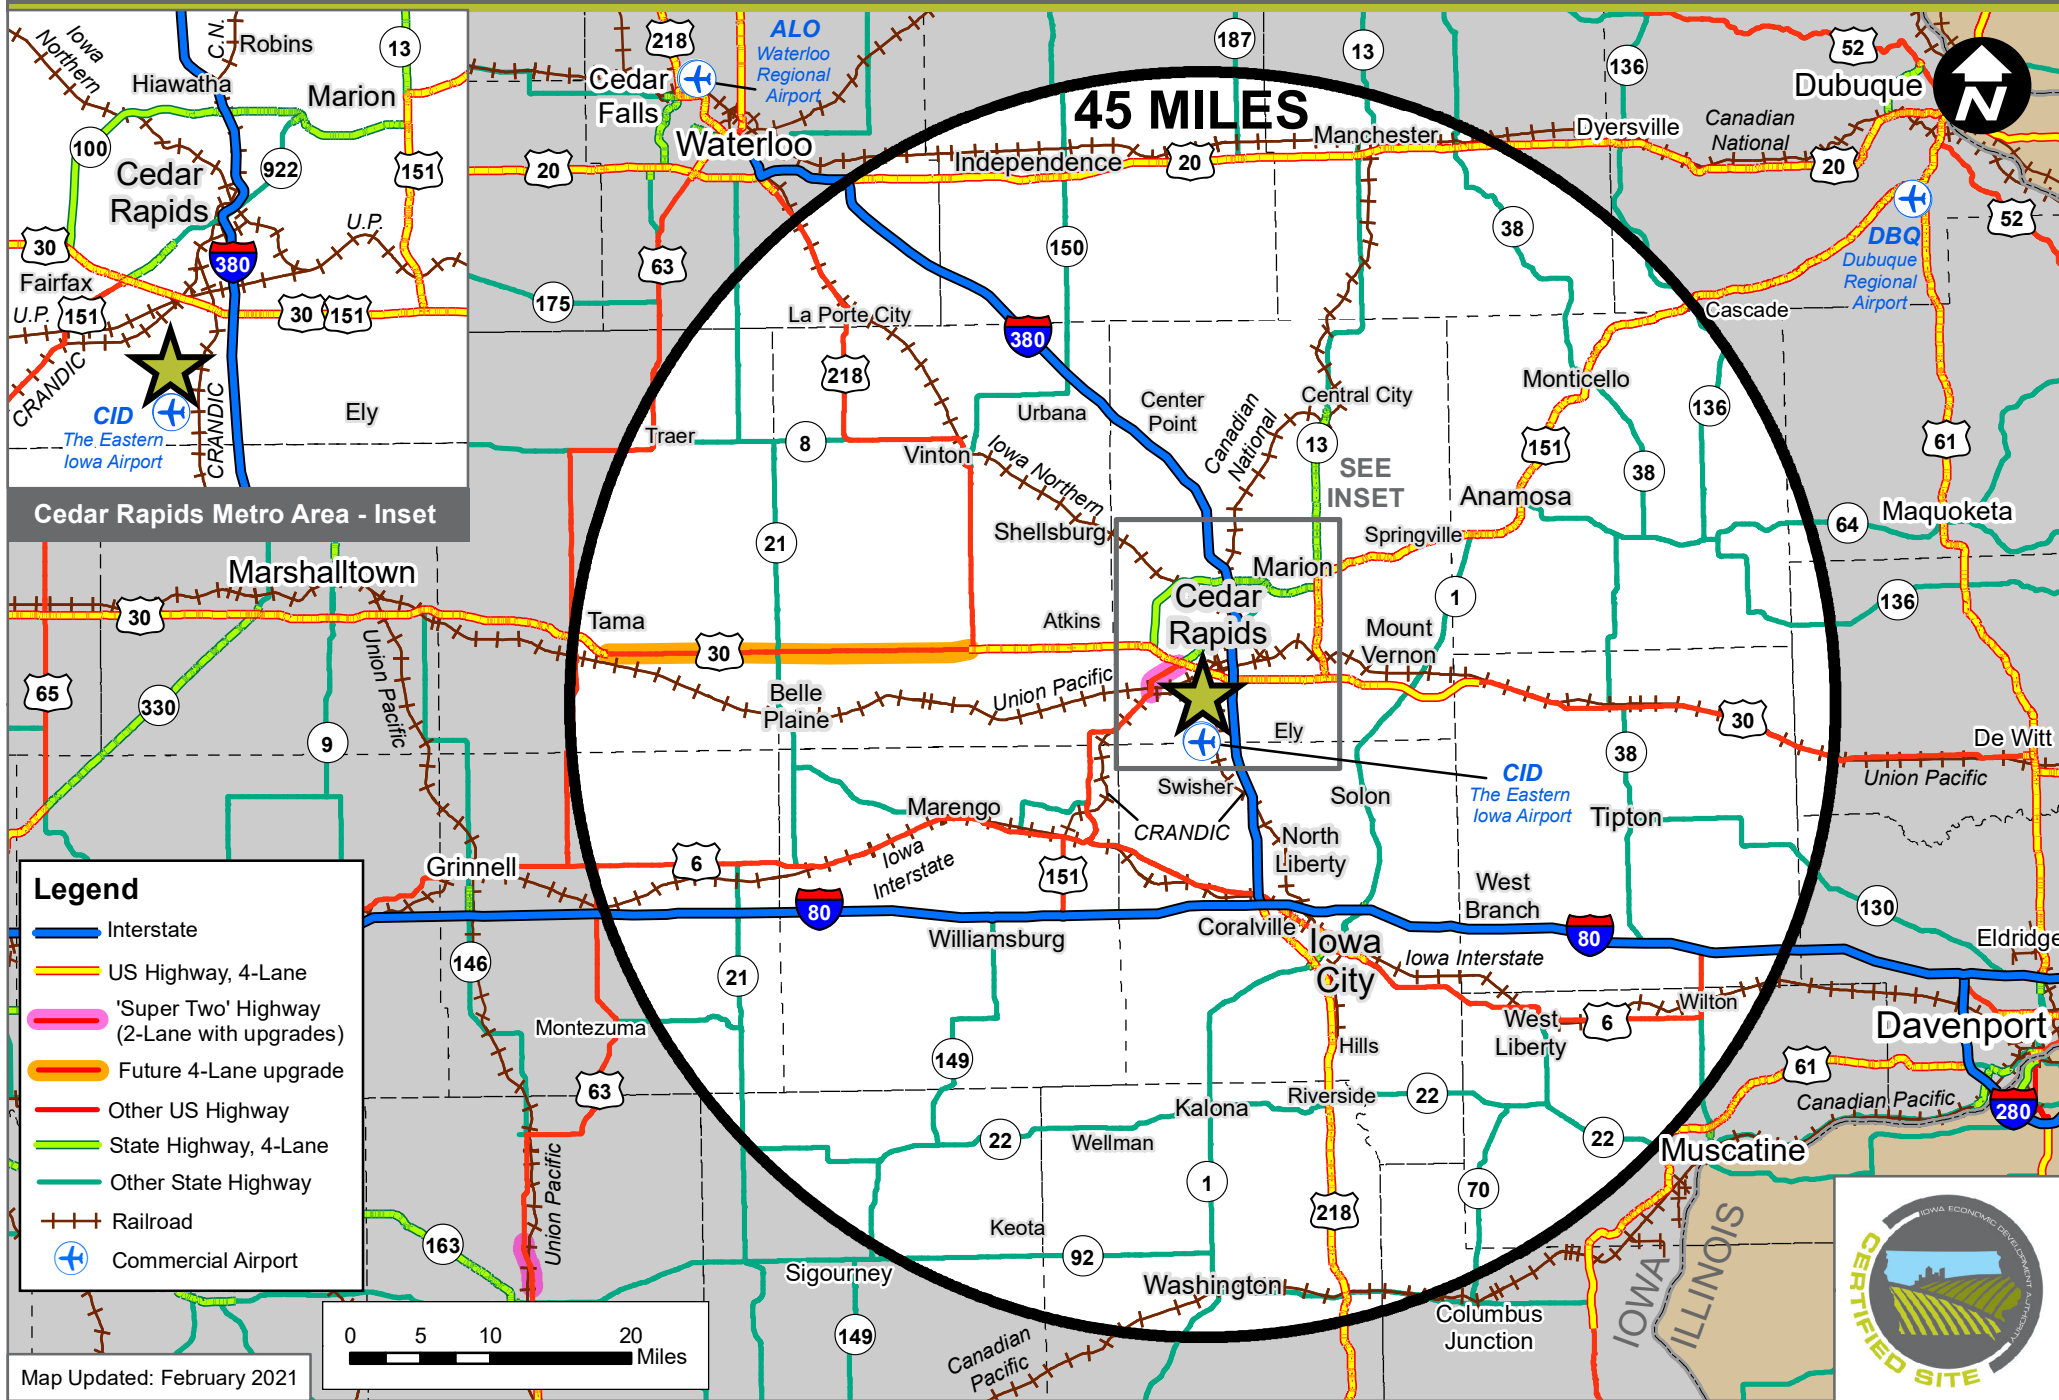

CEDAR RAPIDS LAND AND AIR SUPER PARK (590.26 ACRES)

CEDAR RAPIDS, IOWA - TRANSPORTATION NETWORK MAP

Map Updated: February 2021