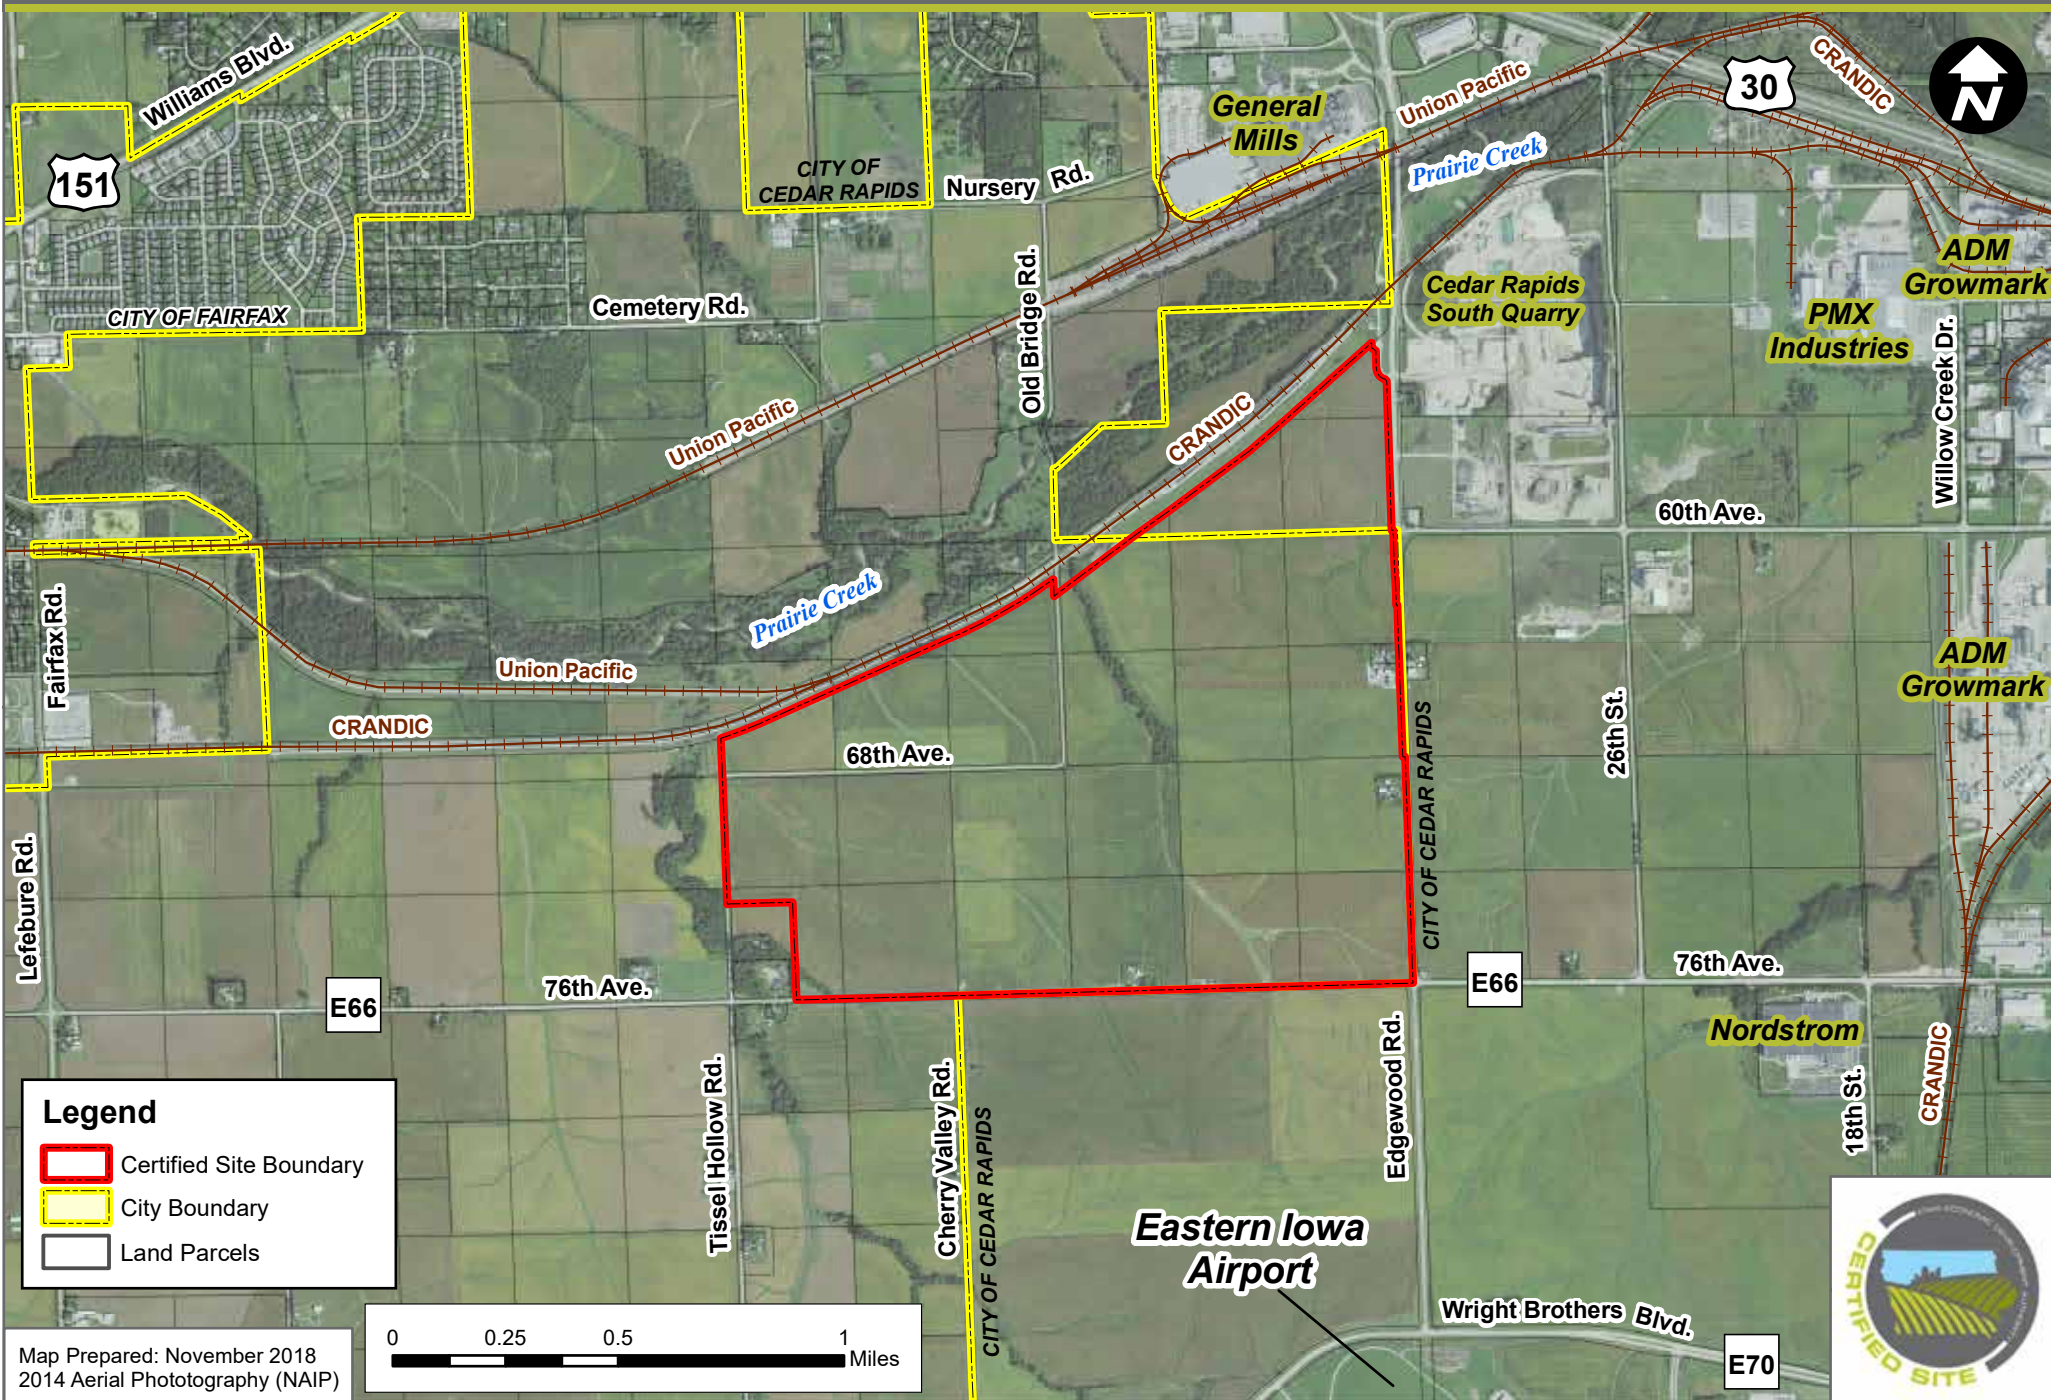

# BIG CEDAR MEGA SITE (890 ACRES)

## CEDAR RAPIDS, IOWA - AERIAL PHOTOGRAPH

**Legend**

- Certified Site Boundary
- City Boundary
- Land Parcels

Map Prepared: November 2018  
2014 Aerial Photography (NAIP)

**Eastern Iowa Airport**