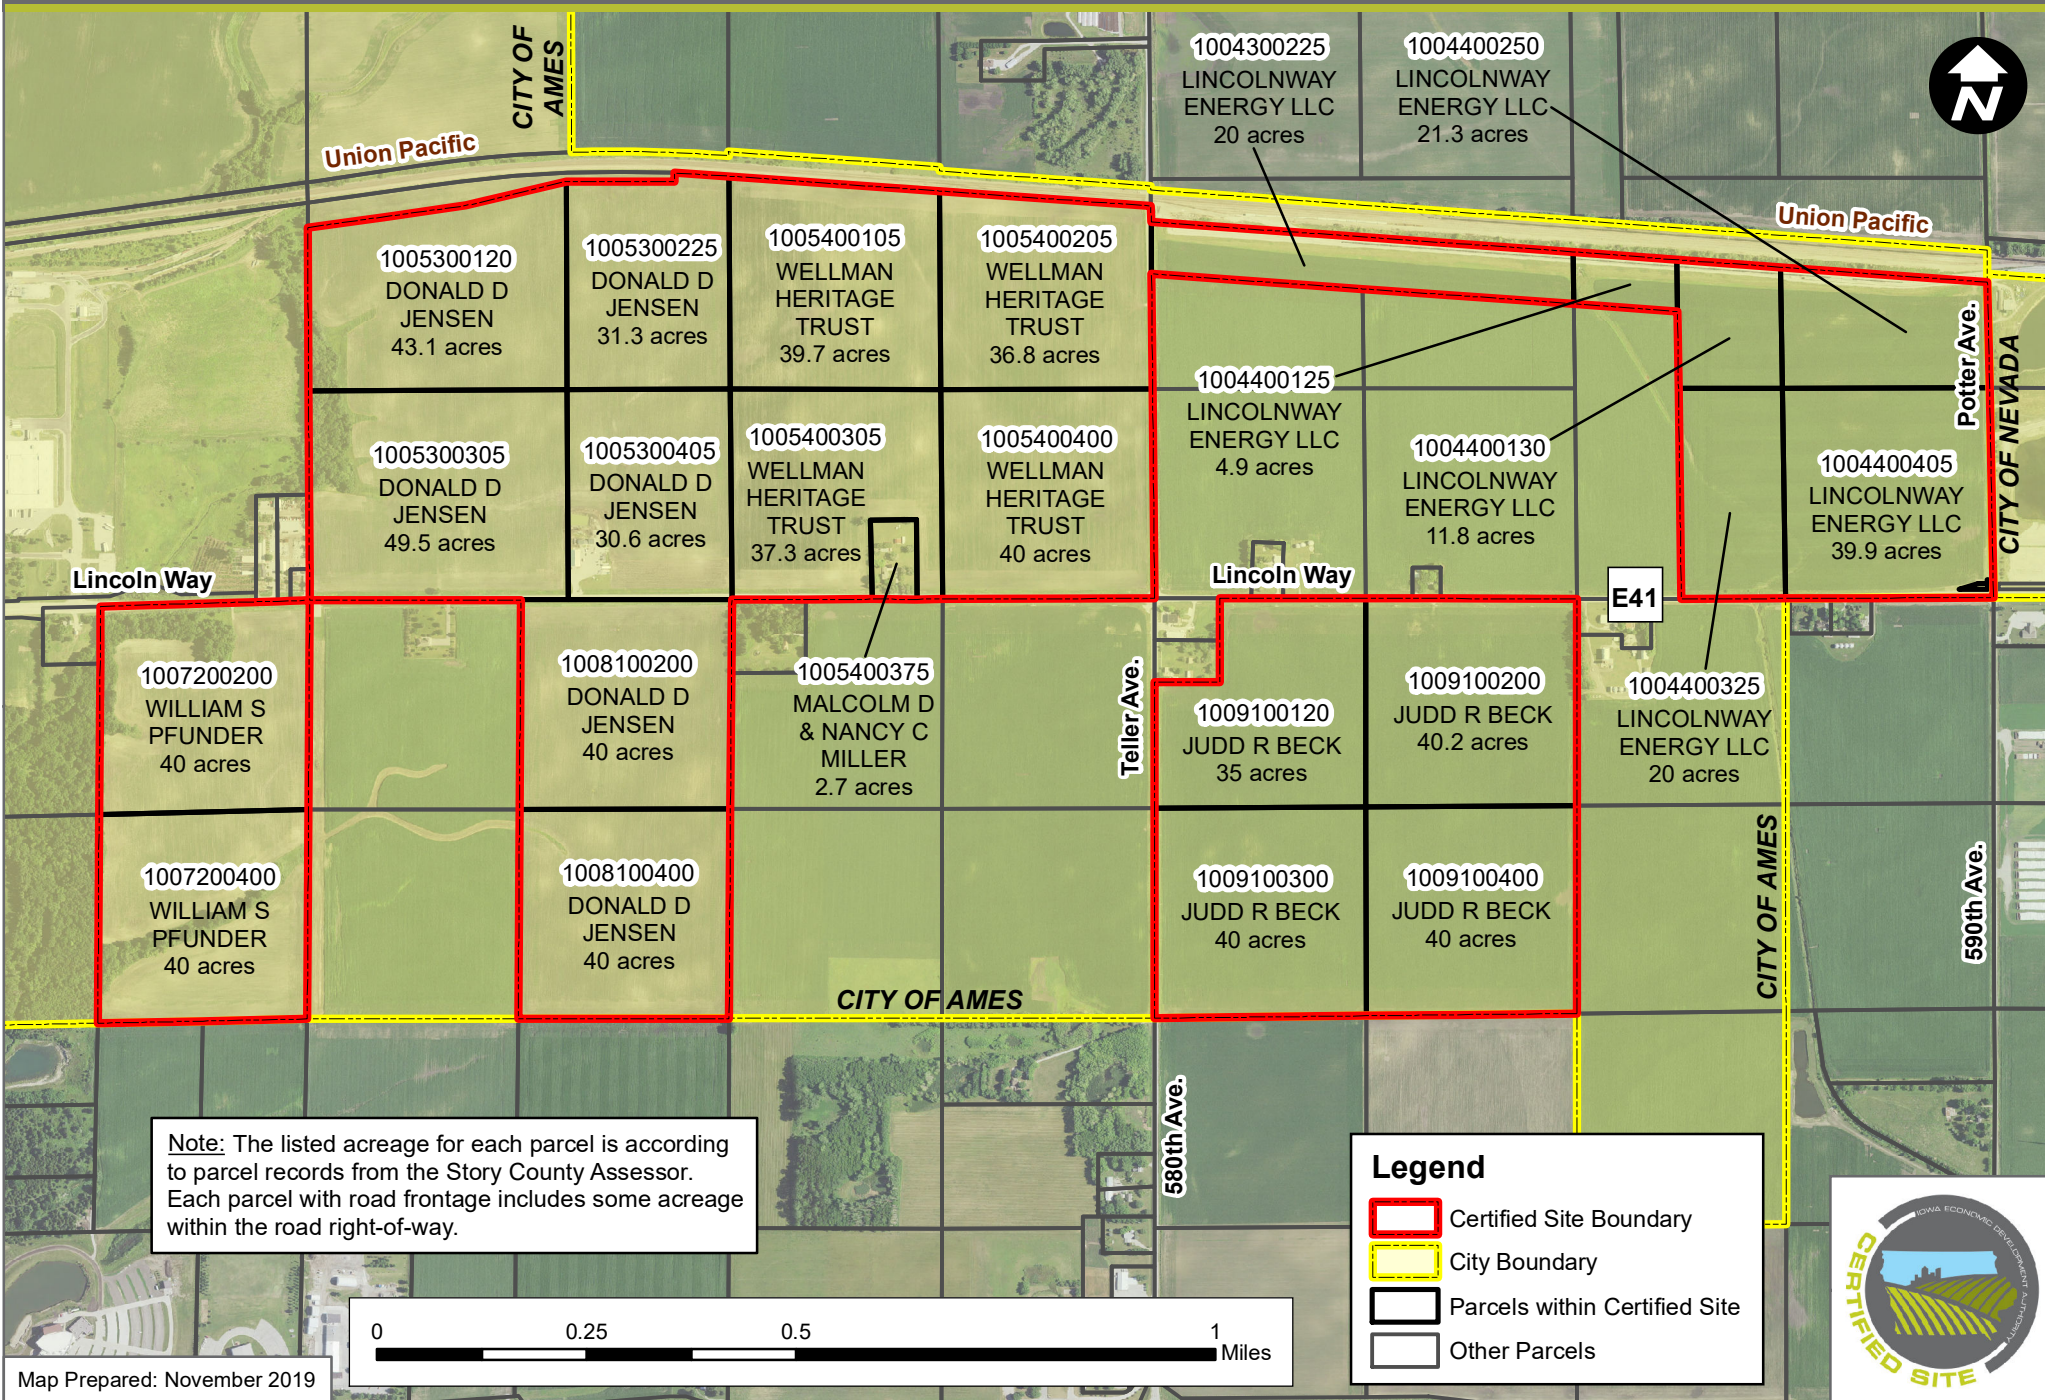

# PRAIRIE VIEW INDUSTRIAL CENTER

(745.45 ACRES)

AMES, IOWA - TAX PARCEL MAP

Note: The listed acreage for each parcel is according to parcel records from the Story County Assessor. Each parcel with road frontage includes some acreage within the road right-of-way.

**Legend**

- Certified Site Boundary
- City Boundary
- Parcels within Certified Site
- Other Parcels