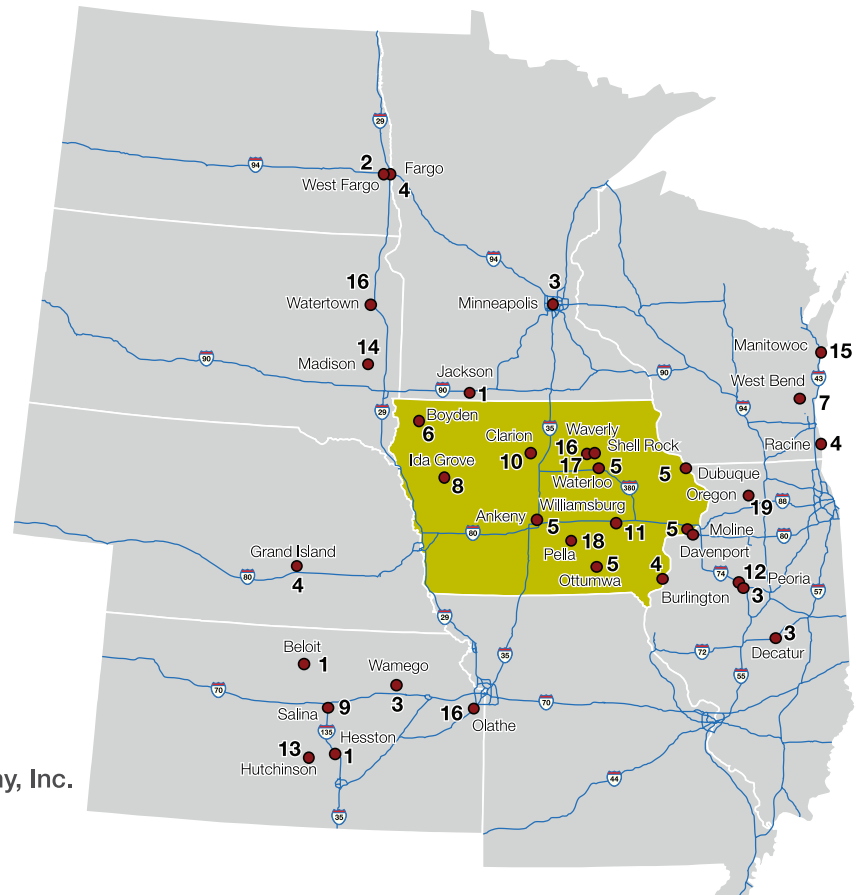

## IOWA'S STRENGTHS FOR ADVANCED MANUFACTURING

- Iowa has the third-highest concentration of manufacturing employees (Bureau of Labor Statistics, 2022)
- Iowa offers the most apprenticeship programs in the nation (U.S. Department of Labor)
- Iowa consistently has one of the lowest costs of doing business in the country (CNBC, 2021)
- Iowa is a right-to-work state with a quality workforce
- Geographically located in the heart of the North American market
- 6,584 students at Iowa's 15 community colleges are enrolled in courses relevant to the agricultural and construction machinery industry (Iowa Department of Education, 2022)
- Iowa's tradition of inter-firm collaboration, lean manufacturing contributes to supply chain efficiencies
- 199 machine shops support Iowa manufacturers by providing specialized fabrication services (Bureau of Labor Statistics, 2022)

## COMPANIES AT WORK IN IOWA

Iowa is home to agricultural and construction machinery giants CNH Industrial, Deere & Company and Terex Corporation, as well as specialized producers GOMACO Corporation, Hagie Manufacturing, Kinze Manufacturing, Vermeer Corporation and others.

## IOWA IS IN THE CENTER OF A REGIONAL AGRICULTURAL AND CONSTRUCTION EQUIPMENT MANUFACTURING CLUSTER

- 1 AGCO Corporation
- 2 Bobcat Company
- 3 Caterpillar, Inc.
- 4 CNH Industrial
- 5 Deere & Company
- 6 DEMCO
- 7 Gehl Company
- 8 GOMACO Corporation
- 9 Great Plains Manufacturing, Inc.
- 10 Hagie Manufacturing Company
- 11 Kinze Manufacturing, Inc.
- 12 Komatsu America Corporation
- 13 Krause Corporation
- 14 Manitou Americas, Inc.
- 15 Manitowoc Company, Inc.
- 16 Terex Corporation
- 17 Unverferth Manufacturing Company, Inc.
- 18 Vermeer Manufacturing Company
- 19 Woods Equipment Company